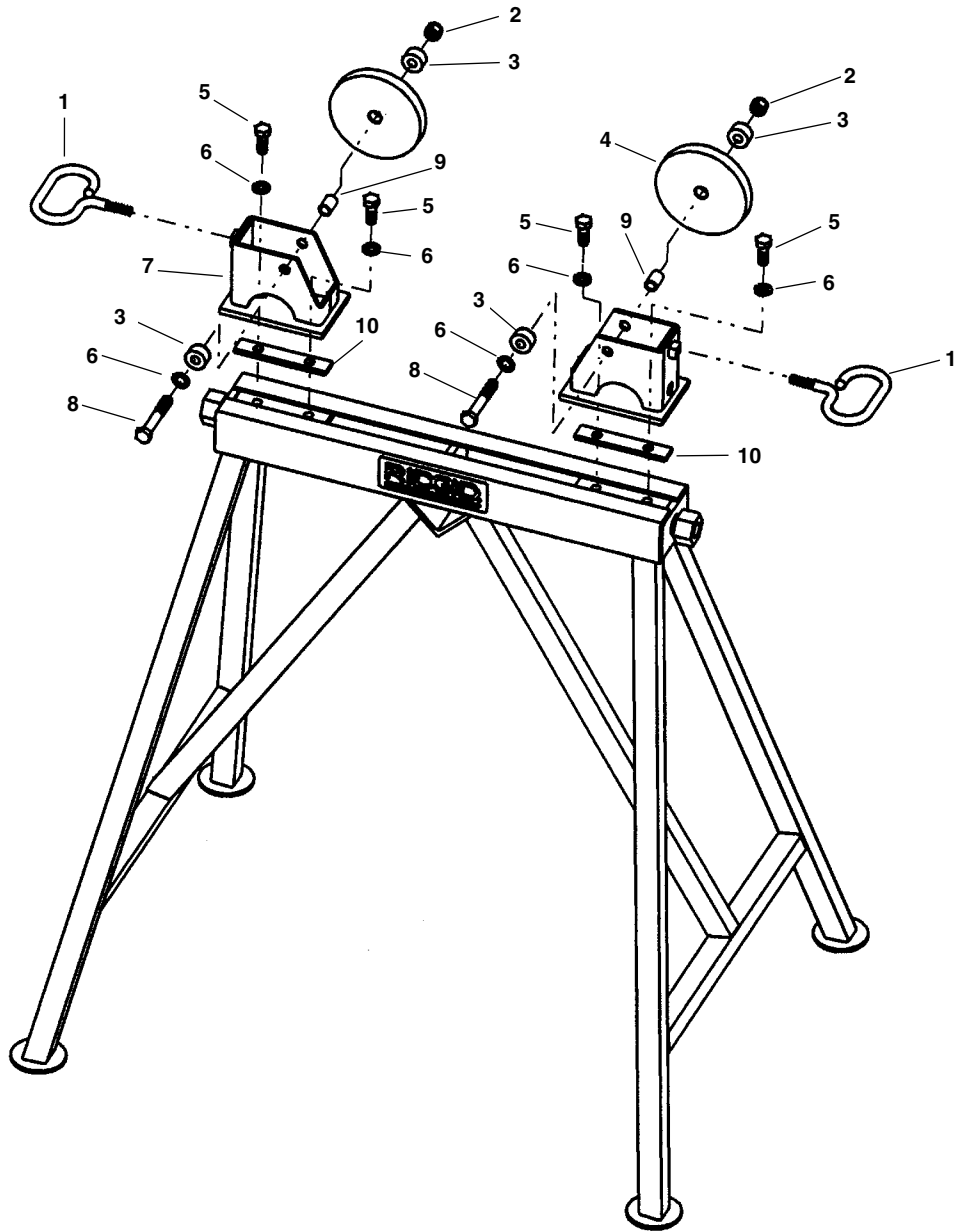

**AR-99**

**NOTE: Order parts by Catalog Number only.  
DO NOT order by Reference Number.**

Ref. No.	Catalog No.	Description
—	64642	AR-99 Adj. Roller Stand
1	66612	Handle Assembly (2)
2	83545	$\frac{3}{8}$ " x 16 Hex Jam Nut (2)
3	66617	Spacer (4)
4	59437	Roller (2)
5	80030	$\frac{3}{8}$ " x 1" Hex Bolt (4)
6	40930	Washers (4)
7	66622	Roller Holder (2)
8	58052	$\frac{3}{8}$ " x 2 $\frac{1}{8}$ " Hex Bolt (2)
9	66602	Roller Bushing (2)
10	66632	Spacer (2)