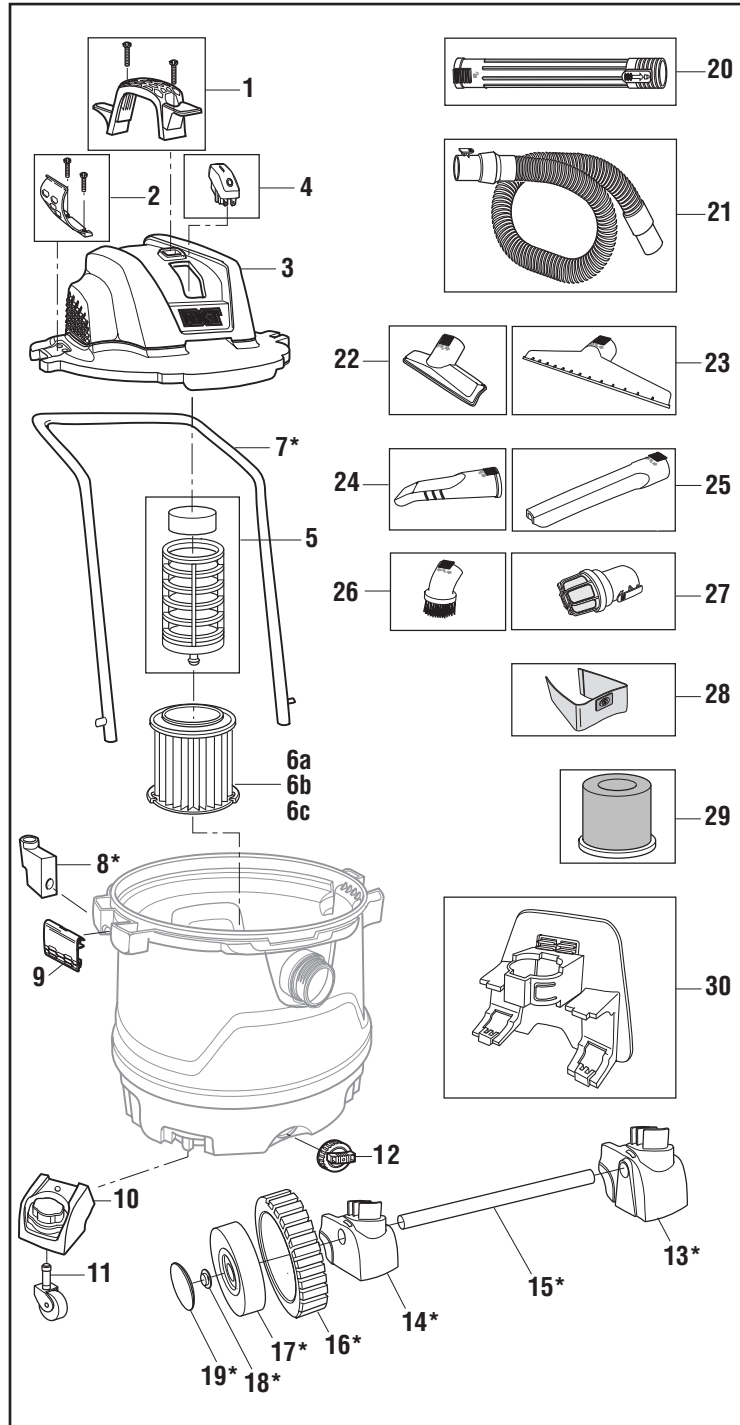

## Model # RT14000 (Catalog # 62718) AND Model # RT1400M0 (Catalog # 61753) 14 U.S. Gallon (53 Liter) Wet/Dry Vac

Always order by RTC Catalog Number - Not by Key Number

Key Nos.	RTC Catalog #	Description
1	64818	Carry Handle w/Hardware (510669-1)
2	47837	Hose Storage Clip w/Hardware (10667)
3	64823	Powerhead Assembly (510670-1) (Includes Key No. 3, 4 & 5)
4	64758	Rocker Switch (841650-1)
5	72897	Filter Cage & Float (510668)
6a	72947	† Qwik Lock™ Filter (VF4000)
6b	42952	† Qwik Lock™ Fine Dust Filter (VF5000)
6c	97457	† Qwik Lock™ HEPA Media Filter (VF6000)
7*	64838	Cart Push Handle (842582)
8*	64973	Cart Handle Holder (510674)
9	63788	Drum Latch (841700)
10	72952	Caster Foot w/Storage (841561)
11	12293	Caster (2" Diameter) (73102)
12	47922	Drain Cap (73185)
13*	64843	Right Rear Axle Foot w/Storage (510673)
14*	64848	Left Rear Axle Foot w/ Storage (510672)
15*	64853	Axle (831024-6)
16*	11913	8" Wheel (830682)
17*	23708	8" Wheel, Gray Hub (830598)
18*	19908	1/2" Cap Nut (813836-1)
19*	19903	Wheel Cap (830611)
20	62923	† Extension Wand (LA2508)
21	64868	† Professional Locking Hose (831337-13)
22	62928	† Utility Nozzle (2-1/2") (LA2509)
23	62933	† Wet Nozzle (2-1/2") (LA2510)
24	62953	Car Nozzle (2-1/2") (LA2503)
25	62948	† Crevice Tool (2-1/2") (LA2502)
26	62918	† Dusting Brush (2-1/2") (LA2501)
27	72927	† Muffler Diffuser (2-1/2") (VT2525)
28	23743	Dust Collection Bag (VF3502)
29	40158	† Wet Filter (VF7000)
30	64778	† Accessory Caddy (841803)
—	64828	Power Cord (Not Shown) (829718-5)
—	64833	Motor, 1 Stack (Not Shown) (835750)
—	42498	Brush Sets (Not Shown) (510163)