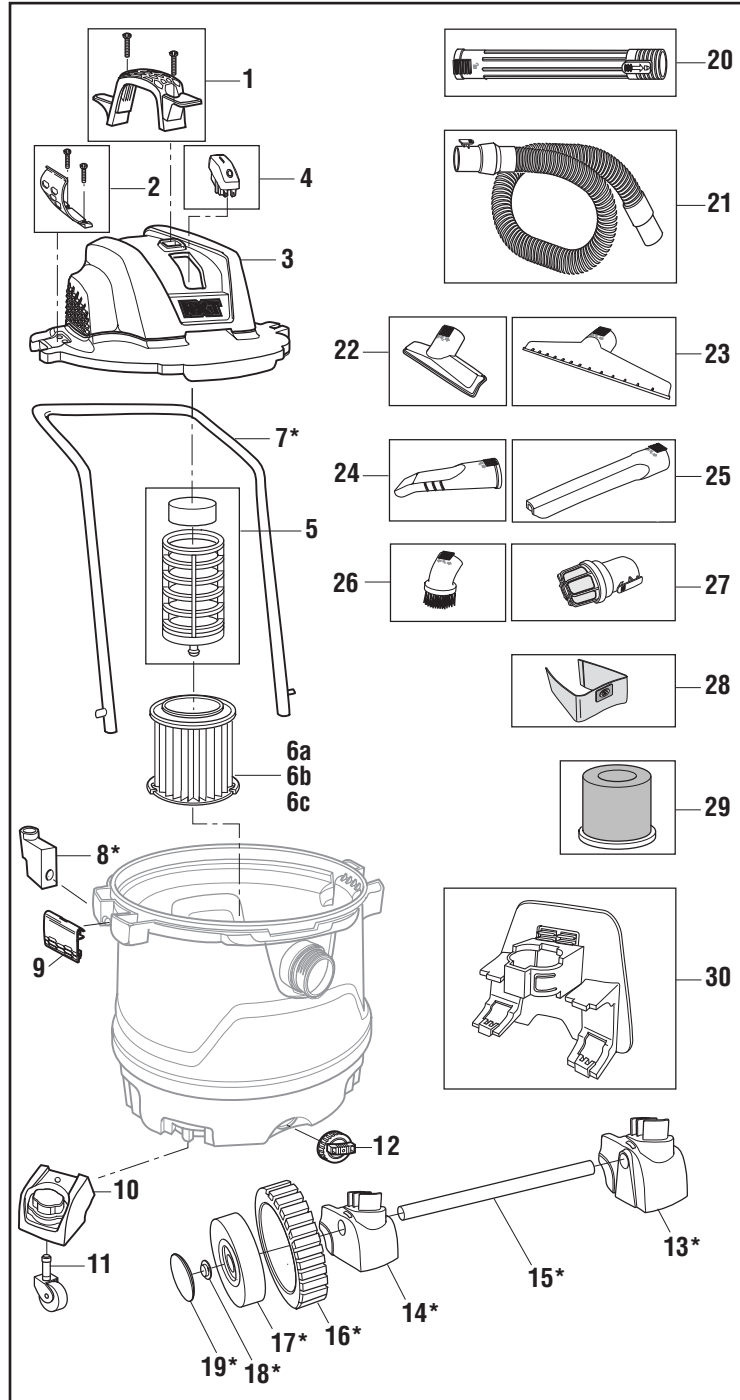

N° de modelo RT14000 (N° de catálogo 62718) Y
N° de modelo RT1400M0 (N° de catálogo 61753)
Aspiradora para mojado/seco de 14 galones EE.UU. (53 litros)

Pida siempre por número de catálogo RTC —no por número de clave

No. de clave	No. de catálogo RTC	Descripción
1	64818	Asa de transporte con herrajes (510669-1)
2	47837	Clip de almacenamiento de la manguera con herrajes (10667)
3	64823	Ensamblaje del cabezal del motor (510670-1) (incluye las claves No. 3, 4 y 5)
4	64758	Interruptor oscilante (841650-1)
5	72897	Jaula del filtro y flotador (510668)
6a	72947	† Filtro Qwik Lock™ (VF4000)
6b	42952	† Filtro para polvo fino Qwik Lock™ (VF5000)
6c	97457	† Filtro de medios HEPA Qwik Lock™ (VF6000)
7*	64838	Asa de empuje del carro (842582)
8*	64973	Soporte para el asa del carro (510674)
9	63788	Pestillo del tambor (841700)
10	72952	Pie de ruedecilla con área de almacenamiento (841561)
11	12293	Ruedecilla (2 pulgadas de diámetro) (73102)
12	47922	Tapa del drenaje (73185)
13*	64843	Pie del eje trasero derecho con área de almacenamiento (510673)
14*	64848	Pie del eje trasero izquierdo con área de almacenamiento (510672)
15*	64853	Eje (831024-6)
16*	11913	Rueda de 8 pulg. (830682)
17*	23708	Rueda de 8 pulg., maza gris (830598)
18*	19908	Tuerca de tapa de 1/2 pulg. (813836-1)
19*	19903	Tapa de rueda (830611)
20	62923	† Tubo extensor (LA2508)
21	64868	† Manguera con fijación profesional (831337-13)
22	62928	† Boquilla de uso general (2-1/2 pulg.) (LA2509)
23	62933	† Boquilla para mojado (2-1/2 pulg.) (LA2510)
24	62953	Boquilla para auto (2-1/2 pulg.) (LA2503)
25	62948	† Boquilla rinconera (2-1/2 pulg.) (LA2502)
26	62918	† Cepillo para polvo (2-1/2 pulg.) (LA2501)
27	72927	† Silenciador/Difusor (2-1/2 pulg.) (VT2525)
28	23743	Bolsa de recolección de polvo (VF3502)
29	40158	† Filtro mojado (VF7000)
30	64778	† Soporte para accesorios (841803)
—	64828	Cable de alimentación (no mostrado) (829718-5)
—	64833	Motor de 1 apilado (no mostrado) (835750)
—	42498	Conjuntos de escobillas (no mostrados) (510163)

† Estas piezas de repuesto también están disponibles donde usted compró su aspiradora.

* Pieza de repuesto para la RT14000 (No. de cat. 62718)