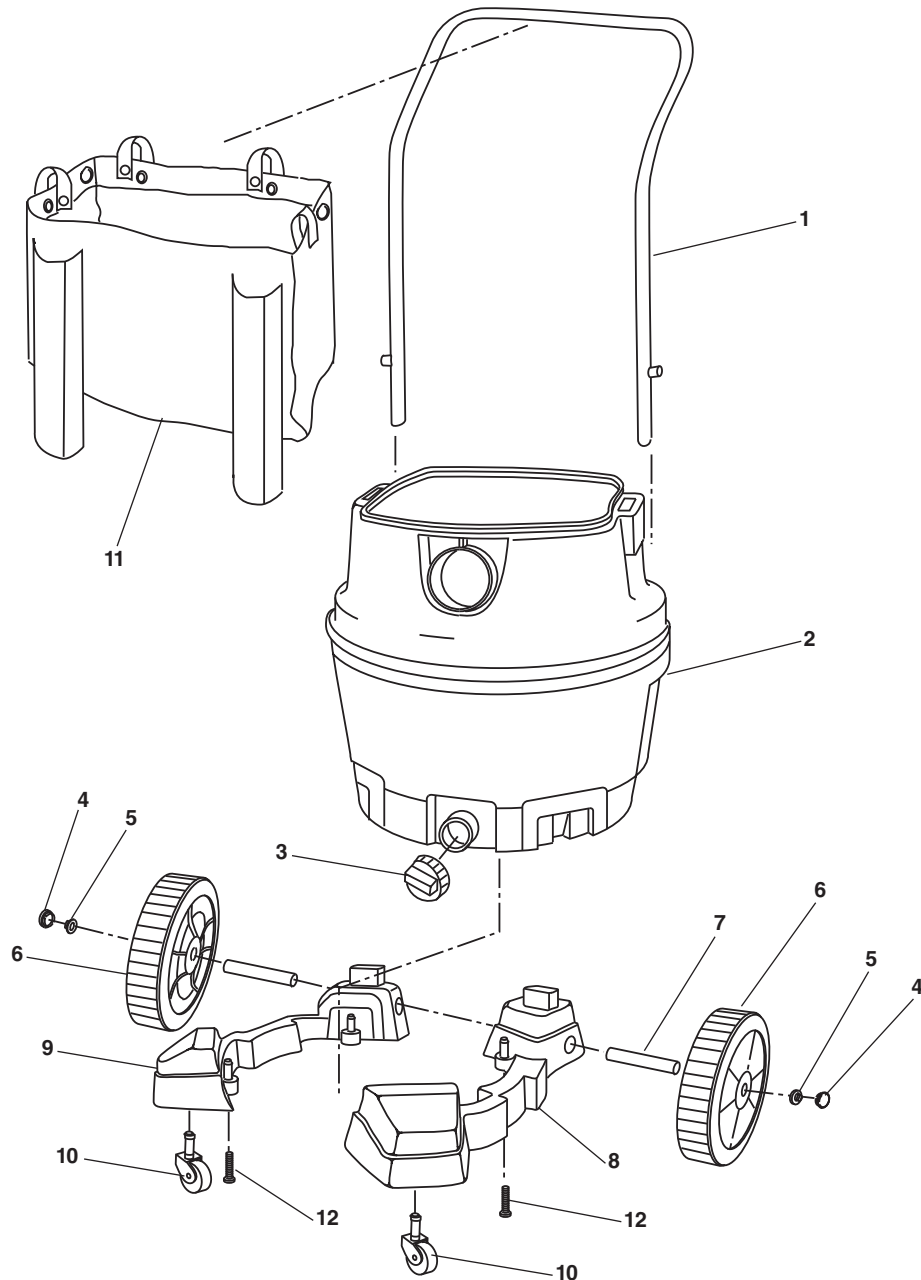

**NOTE: Order parts by Catalog Number only.
DO NOT order by Reference Number.**

Ref. No.	Catalog No.	Description	Ref. No.	Catalog No.	Description
1	19818	Actuator, Switch	15	30523	Replacement Floor Brush Inserts
2	12313	Switch, Toggle	16	31083	Carpet Insert
3	30438	Motor Brush	17	31088	Squeegee Insert
4	30443	Motor Assembly	18	30528	Replacement Squeegee Inserts
5	30448	Cord Assembly	19	NA	Claw Nozzle
6	72927	Muffler/Diffuser	20	31098	Tug-A-Long Hose
7	83747	Drum Latch	21	31103	Extension Wand Upper (metal)
8	19883	Float	22	31108	Extension Wand Lower (metal)
9	73637	Filter Cage	23	NA	Floor Brush
10	72952	Qwik Lock™ Three-Layer Filter	24	NA	Wet Nozzle
11	30453	Motor Gaskets (2)	25	23778	Crevice Tool
12	23783	Dusting Brush	26	NA	Utility Nozzle
13	31073	Multi-Nozzle Body	27	NA	Extension Wands
14	31078	Floor Brush Insert			

RV2600B (Continued)

**NOTE: Order parts by Catalog Number only.
DO NOT order by Reference Number.**

Ref. No.	Catalog No.	Description
1	19893	Handle
2	20058	Dust Drum Assembly
3	47922	Drain Cap
4	19903	Wheel Cap
5	19908	Cap Nut 1/2"
6	19913	8" Wheel Assembly (Includes Key No. 4 and 5)
7	30468	Shaft
8	19928	Caddy, Right
9	19933	Caddy, Left
10	30473	Caster
11	30483	Tote
12	12338	Screw Type "AB" #10 x 1 3/4"
13	54383	Bag of Loose Parts (Not Illustrated) (Includes Key No. 4, 5, 10 and 12)