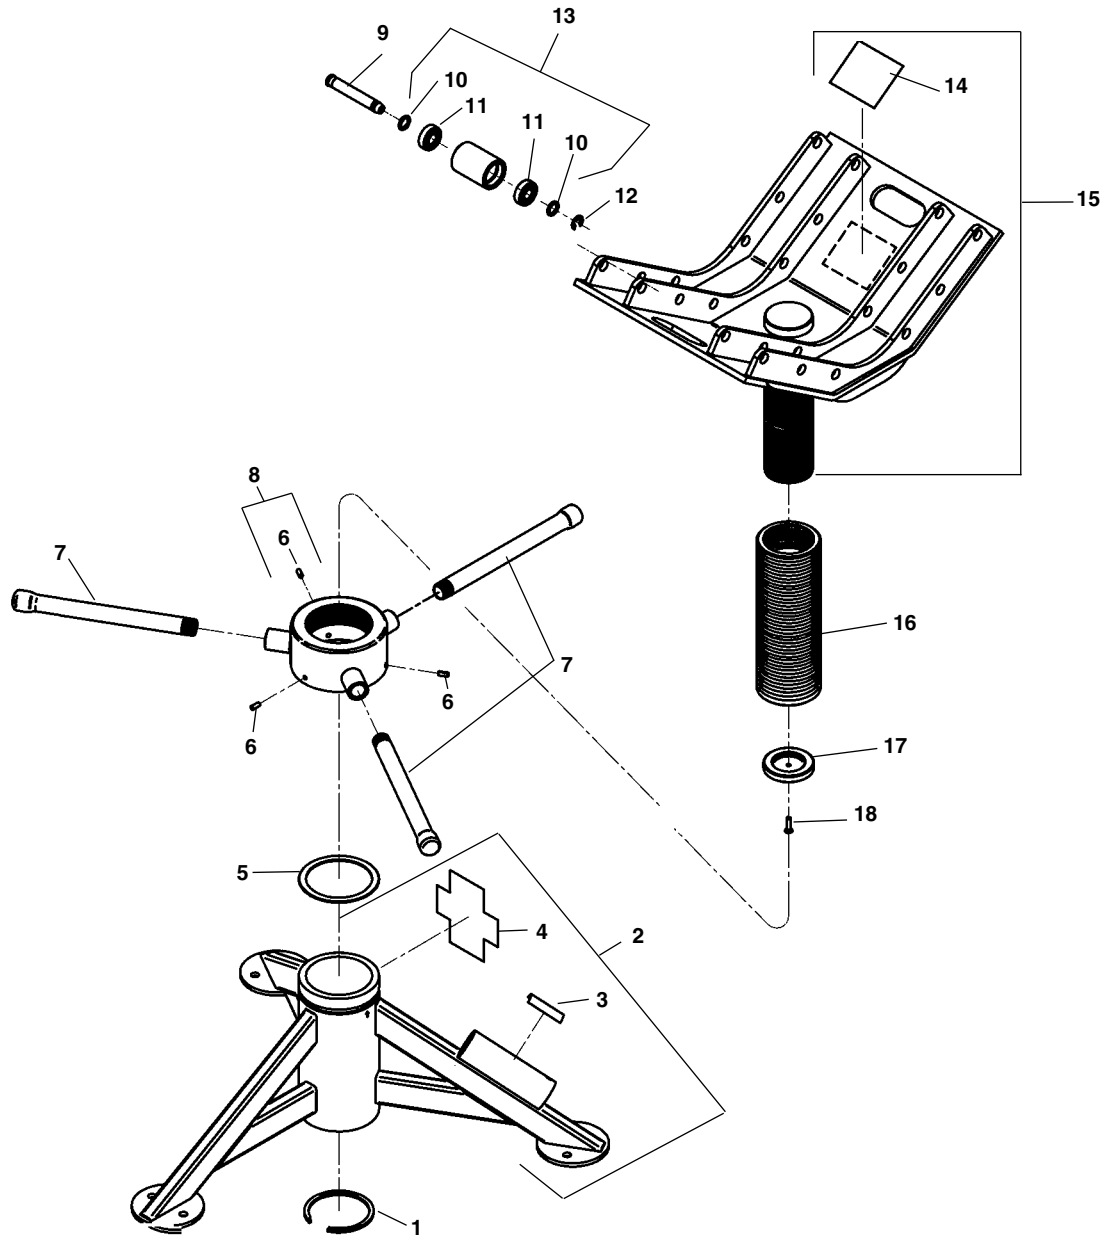

RJ-624

**NOTE: Order parts by Catalog Number only.
DO NOT order by Reference Number.**

Ref. No.	Catalog No.	Description	Ref. No.	Catalog No.	Description
—	96372	RJ-624 Pipe Stand	10	10648	Spacer
1	10643	Internal Retaining Ring	11	44565	Roller Ball Bearing
2	10638	Base (Inc. Ref. 3, 4)	12	42580	External Retaining Ring
3	10678	Label, Caution Label	13	50837	Roller (Inc. Ref. 10,11)
4	10868	Decal, Stand	14	10683	Warning Label
5	10633	Height Adjustment Bushing,	15	10653	Cradle
6	10623	Roll Pin	16	10658	Outer Telescopic Screw
7	10628	Height Adjustment Handle	17	10663	Inner Telescopic Cap
8	10618	Height Adjustment Nut	18	10668	Flat Hex Hd Screw
9	54887	Roller Pin (Inc. Ref. 12)			