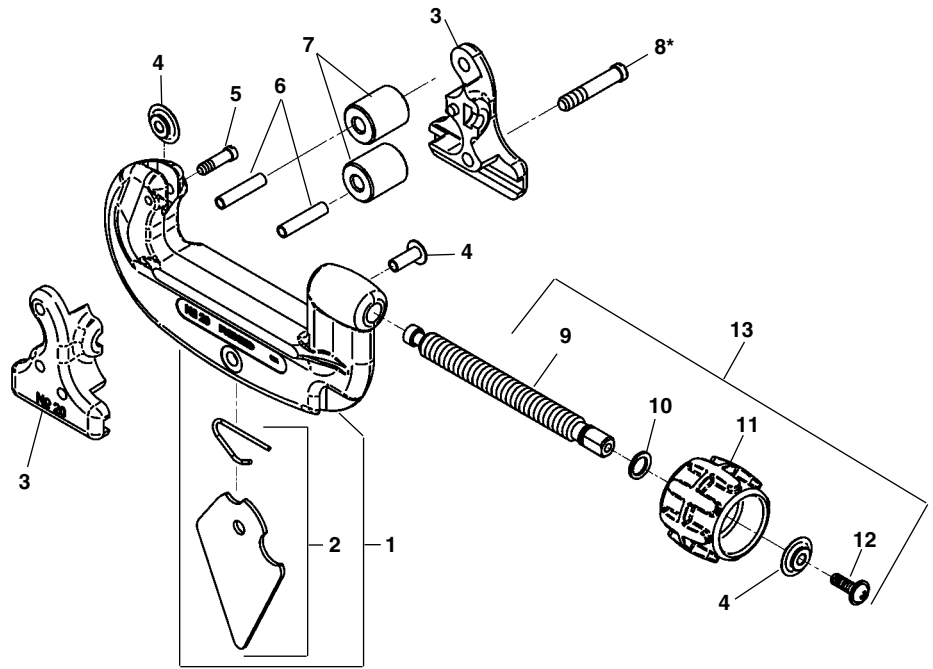

No. 35S Tubing Cutter

**NOTE: Order parts by Catalog Number only.
DO NOT order by Reference Number.**

Ref. No.	Catalog No.	Description
1	31523	Screw
2	31513	Washer
3	31463	Knob
4	31518	Retaining Ring
5	31478	Feedscrew
6	31498	Feedscrew Washer
7	31458	35S Frame
8	31468	Housing Assembly
9	31493	Roller Pin (2)
10	31508	Roller Spacer (4)
11	31503	Roller Bearing (6)
12	29973	E635 Wheel, Cutter w/Bearings
13	31483	Pin Wheel
14	25548	Screw (2)

No. 10

Capacity: 1/8" through 1" O.D.

No. 15

Capacity: 3/16" through 1 1/8" O.D.

No. 20

Capacity: 5/8" through 2 1/8" O.D.

**NOTE: Order parts by Catalog Number only.
DO NOT order by Reference Number.**

Ref. No.	Description	10	15	20
		1/8"-1"	3/16"-1 1/8"	5/8"-2 1/8"
		Catalog No.	Catalog No.	Catalog No.
1	Frame Assembly	34605	34600	33575
2	Reamer Blade, Spring & Pin	34330	34335	34340
3	Roll Housing	33760	34610	33580
4	Cutter Wheel (Thin)	33160	33160	33160
	Cutter Wheel (Heavy-Duty)	33165	33165	33165
5	Wheel Screw	34325	34325	34345
6	Roll Pin	34860	*	*
7	Roll	34830	34805	34825
8*	Roll Housing Screw	34300	34615	34620
9	Feed Screw	11308	11323	11313
10	Retaining Ring	11298	11303	11303
11	Knob w/Screw	33177	33182	33182
12	Screw	61097	61097	61097
13	Feed Screw Assembly (Includes Ref. Nos. 9-12)	34540	34585	34585

*Three Roll Housing Screws (Ref. No. 8) used in place of Roll Pins.

No. 30

Capacity: 1" through 3" O.D.

Ref. No.	Catalog No.	Description
1	33375	Frame Assembly
2	34360	Wheel Screw
3	34420	Stop Screw
4	33932	Roll Pin
5	34365	Screw Handle
6	33520	Roll Housing
7	34370	Roll
8	33170	Cutter Wheel (Thin)
	33175	Cutter Wheel (Heavy-Duty)