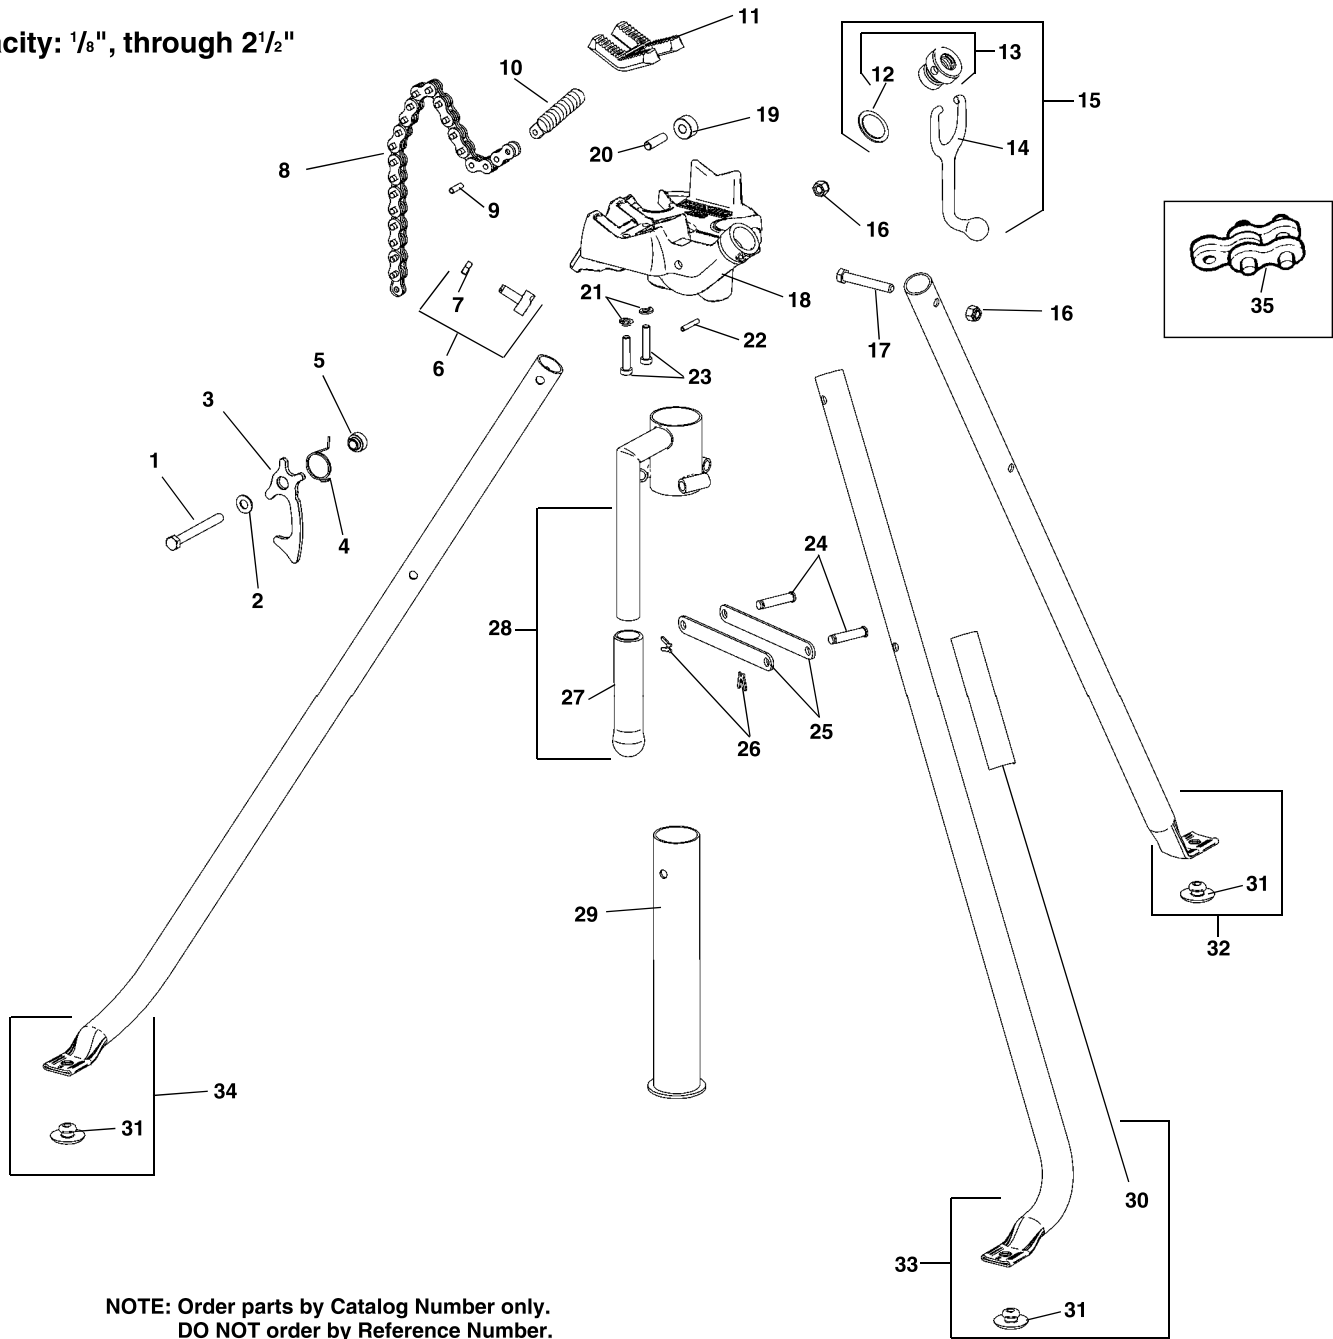

Capacity: 1/8", through 2 1/2"

**NOTE: Order parts by Catalog Number only.
DO NOT order by Reference Number.**

Ref. No.	Catalog No.	Description	Ref. No.	Catalog No.	Description
—	16703	425 TRISTAND®	17	58052	Hex Bolt, 3/8" - 16 x 2 1/2" (3)
1	19063	Hex Bolt, 3/8" - 16 x 3 1/2"	18	19053	Base
2	59970	Flat Washer, 3/8"	19	40990	Roll
3	19118	Latch	20	41035	Roll Pin
4	19113	Torsion Spring	21	40770	Lock Washer, 3/8" (2)
5	19108	Latch Bushing	22	76735	Spring Pin
6	19103	Adjuster Shoe Assembly	23	32457	Screw w/Washer (2)
7	83545	Jam Nut, 3/8" - 16"	24	89720	Pivot Pin (6)
8	41005	Chain Assembly	25	19088	Link (6)
9	41040	Chain Screw Pin	26	41270	X-Washer (6)
10	41065	Chain Screw	27	18228	Hand Grip
11	41020	Jaw	28	19093	Center Ring w/Handle
	41280	Jaw for Plastic Pipe	29	19098	Center Tube
	40220	Jaw for Coated Pipe	30	19533	RIDGID Label
12	41025	Friction Ring	31	40940	Grommet (3)
13	41060	Swivel Nut w/Friction Ring	32	19068	Rear Leg Assembly
14	41015	Handle	33	19078	Right Leg Assembly
15	41050	Handle Assembly	34	19073	Left leg Assembly
16	79985	Lock Nut, 3/8" - 16 (4)	35	68625	Link