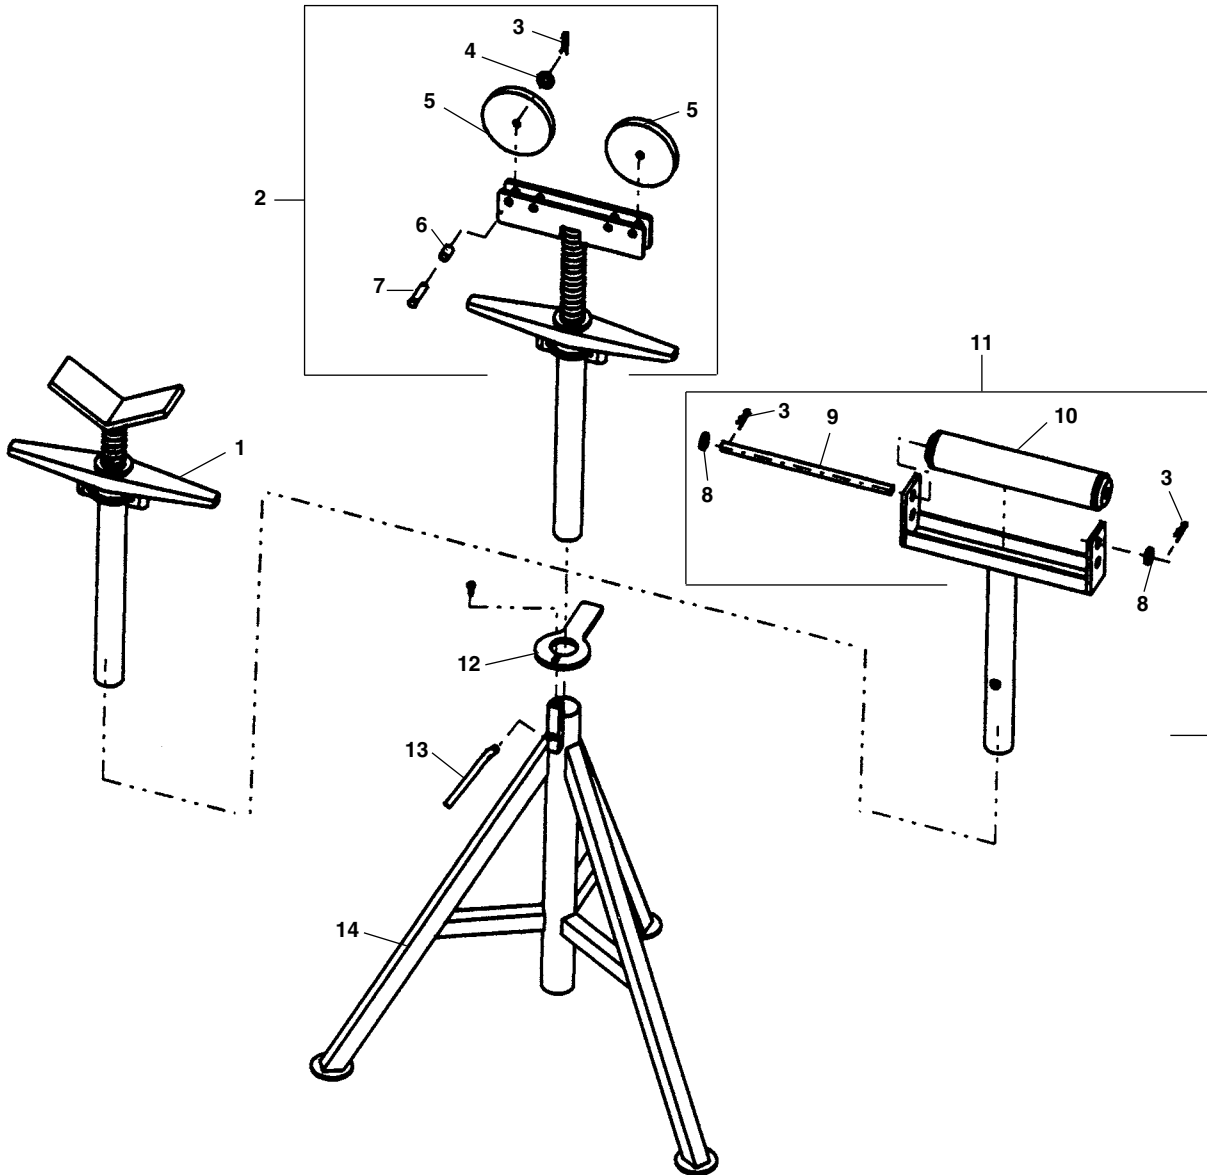

**CJ-98**  
**CJ-99**  
**RJ-98**  
**RJ-99**  
**VJ-98**  
**VJ-99**

**NOTE: Order parts by Catalog Number Only.  
 DO NOT order by Reference Number.**

Ref. No.	Catalog No.	Description	Ref. No.	Catalog No.	Description
	56657	VJ-98 Low "V" Stand	6	66602	Sleeve (2)
	56662	VJ-99 High "V" Stand	7	66597	Clevis Pin (2)
	56667	RJ-98 Low Roller Stand	8	60847	Washer (2)
	56672	RJ-99 High Roller Stand	9	66607	Roller Pin (CJ)
	56677	CJ-98 Low Conveyor Stand	10	59432	Roller (CJ)
	56682	CJ-99 High Conveyor Stand	11	59427	CJ-98 Head Assy. (Low)
1	59417	VJ-98 Head Assy. (Low)		59492	CJ-99 Head Assy. (High)
	59482	VJ-99 Head Assy. (High)			(Incl. Ref. No. 3, 8-10)
2	59422	RJ-98 Head Assy. (Low)	12	59442	Locking Ring
	59487	RJ-99 Head Assy. (High)	13	15832	Hand Screw
		(Incl. Ref. No. 3-7)	14	59447	Base 98 (Low)
3	66592	Hair Pin (2)		59452	Base 99 (High)
4	59970	Washer (2)			
5	59437	Roller (RJ)			