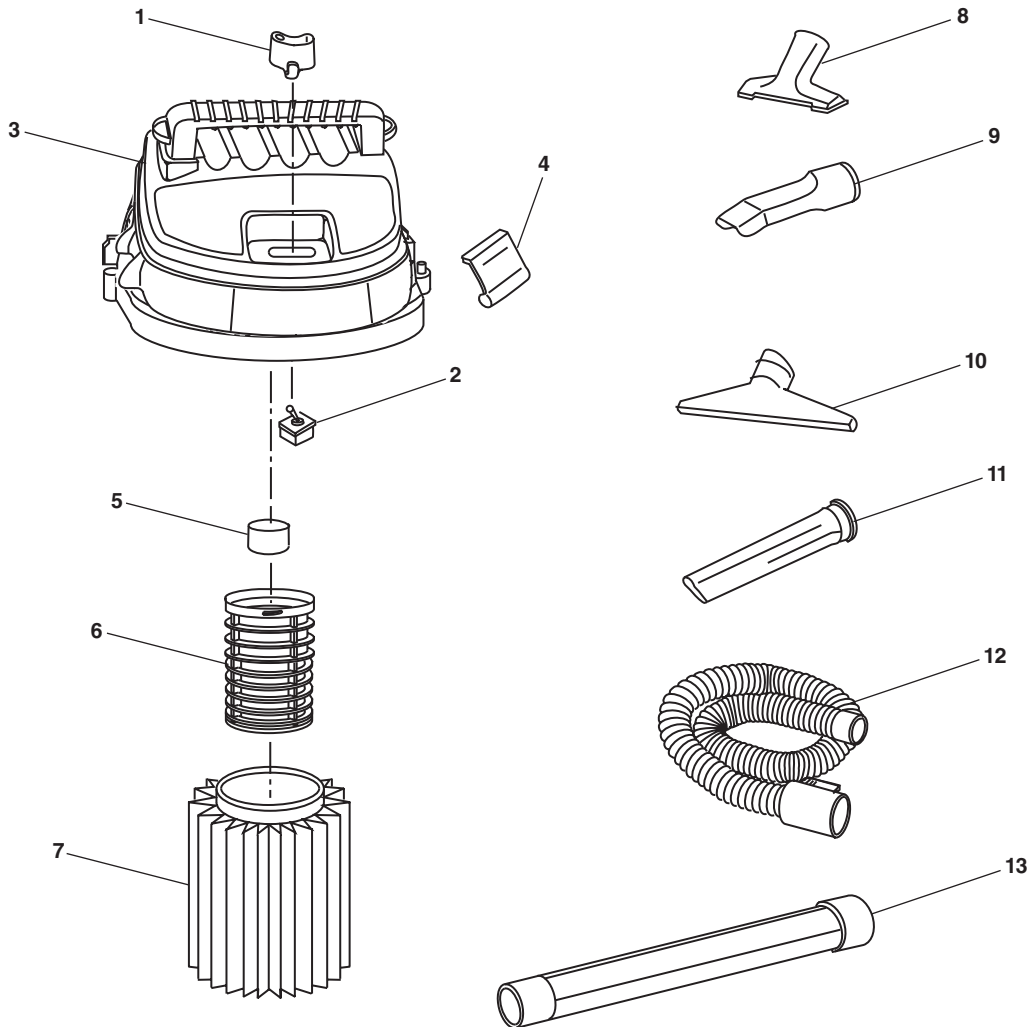

14 Gallon Professional Wet/Dry Vac

**NOTE: Order parts by Catalog Number only.
DO NOT order by Reference Number.**

<u>Ref. No.</u>	<u>Catalog No.</u>	<u>Description</u>
1	54503	Actuator, Switch
2	12313	Switch, Toggle
3	54593	Power Head Assembly
4	83747	Drum Latch
5	73472	Float
6	54493	Filter Cage
7	72952	Filter
8	72907	Utility Nozzle
9	72937	Car Nozzle
10	72912	Wet Nozzle
11	72932	Crevice Tool
12	54193	Pro-Hose
13	72902	Extension Wand
Following Items Not Shown:		
	19843	Power Cord
	20013	Motor 115V
	42498	Motor Brush set