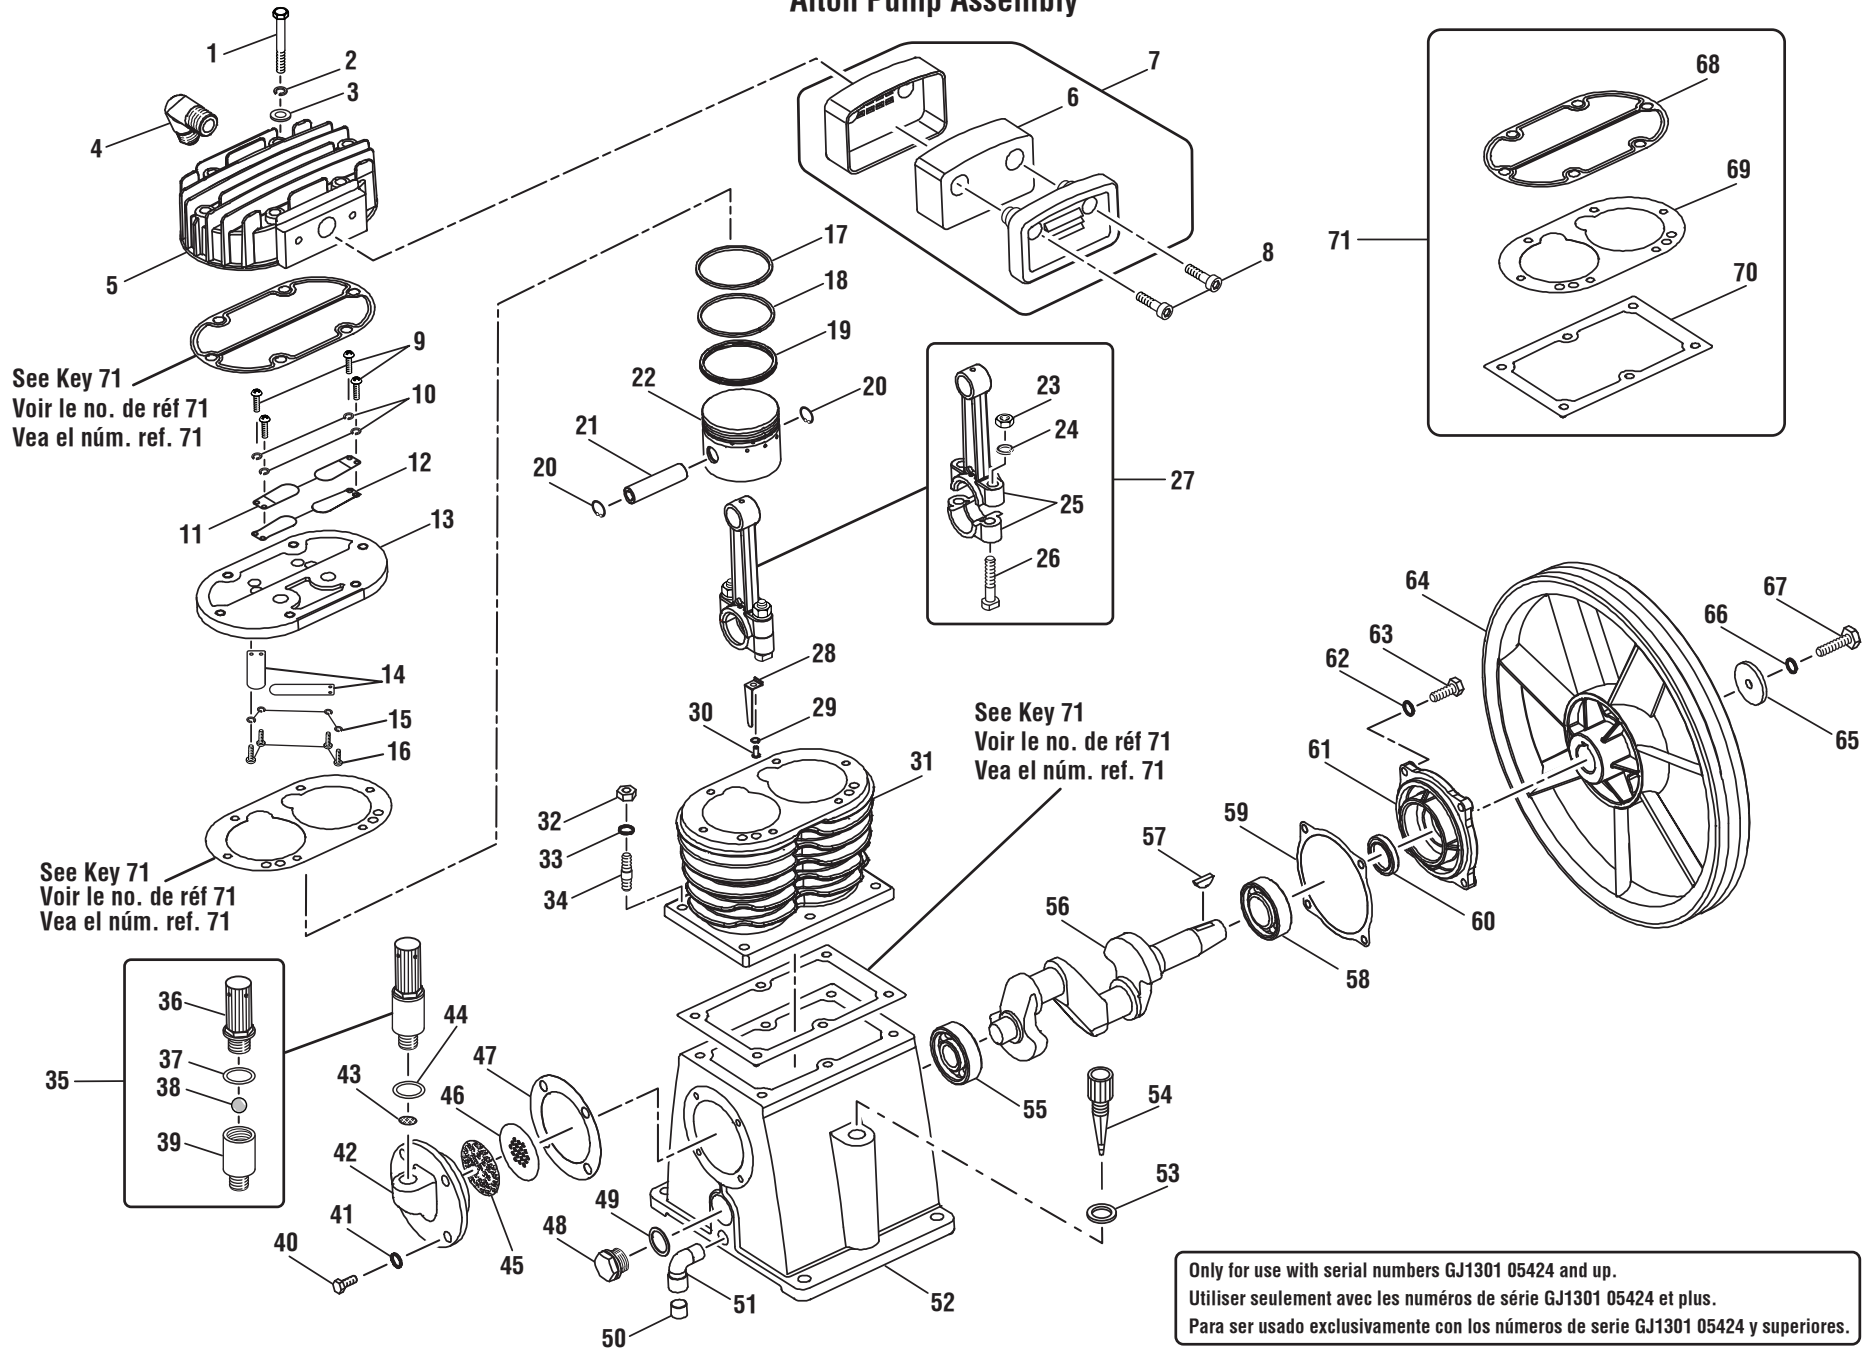

Alton Pump Assembly

GP80145SW

FIGURE C

KEY NO.	PART NUMBER	DESCRIPTION	QTY	KEY NO.	PART NUMBER	DESCRIPTION	QTY
1	079027009118	Bolt (M8 x 80 mm).....	6	37	079027009156	Washer	1
2	079027009119	Spring Washer.....	6	38	079027009157	Steel Ball	1
3	079027009120	Washer	6	39	079027009158	Breather Rod	1
4	079027009124	Exhaust Elbow	1	40	079027009162	Bolt.....	4
5	079027009123	Cylinder Head	1	41	079027009163	Spring Washer.....	4
6	079027009187	Air Element.....	1	42	079027009161	Bearing Cover	1
7	079027009121	Air Filter Assembly	1	43	079027009160	Wire Mesh	1
8	079027009122	Cap Screw (M6, Soc. Hd.)	2	44	079027009159	Washer	1
9	079027009126	Screw (M4 x 10 mm)	4	45	079027009188	Filter Screen	1
10	079027009127	Spring Washer.....	4	46	079027009164	Oil Block.....	1
11	079027009128	Valve Guard.....	2	47	079027009165	Washer	1
12	079027009129	Reed Valve (Intake).....	2	48	079027009166	Oil Leveler	1
13	079027009130	Valve Seat	1	49	079027009167	Washer (OD25.5 x ID19.5 x 1.5t).....	1
14	079027009131	Valve Plate.....	2	50	079027009168	Oil Drain Plug	1
15	079027009132	Spring Washer.....	4	51	079027009169	Elbow	1
16	079027009133	Screw	4	52	079027009170	Crankcase	1
17	079027009135	Piston Ring.....	2	53	079027009171	Washer (OD24 x ID15 x 2t).....	1
18	079027009136	Piston Ring.....	2	54	079027009172	Oil Filling Plug	1
19	079027009137	Oil Ring.....	2	55	079027009173	Ball Bearing.....	1
20	079027009140	Piston Pin Clip.....	4	56	079027009174	Crankshaft.....	1
21	079027009139	Piston Pin.....	2	57	079027009175	Woodruff Key	1
22	079027009138	Piston	2	58	079027009176	Ball Bearing.....	1
23	079027009142	Connecting Rod	2	59	079027009177	Bearing Seat Gasket	1
24	079027009143	Six Angle Nut	4	60	079027009178	Oil Seal	1
25	079027009144	Spring Washer.....	4	61	079027009179	Bearing Seat	1
26	079027009145	Bolt (Special).....	4	62	079027009180	Spring Washer.....	4
27	079027009141	Connecting Rod Assembly	2	63	079027009181	Bolt.....	4
28	079027009146	Splasher	2	64	079027009182	Pulley.....	1
29	079027009147	Spring Washer.....	2	65	079027009183	Washer	1
30	079027009148	Screw	2	66	079027009184	Spring Washer.....	1
31	079027009152	Cylinder.....	1	67	079027009185	Bolt.....	1
32	079027009149	Hex Nut	6	68	079027009125	Cylinder Head Gasket	1
33	079027009150	Spring Washer.....	6	69	079027009134	Gasket.....	1
34	079027009151	Stud.....	6	70	079027009153	Cylinder Gasket.....	1
35	079027009154	Breather Assembly.....	1	71	079027009186	Gasket Assembly	1
36	079027009155	Breather	1