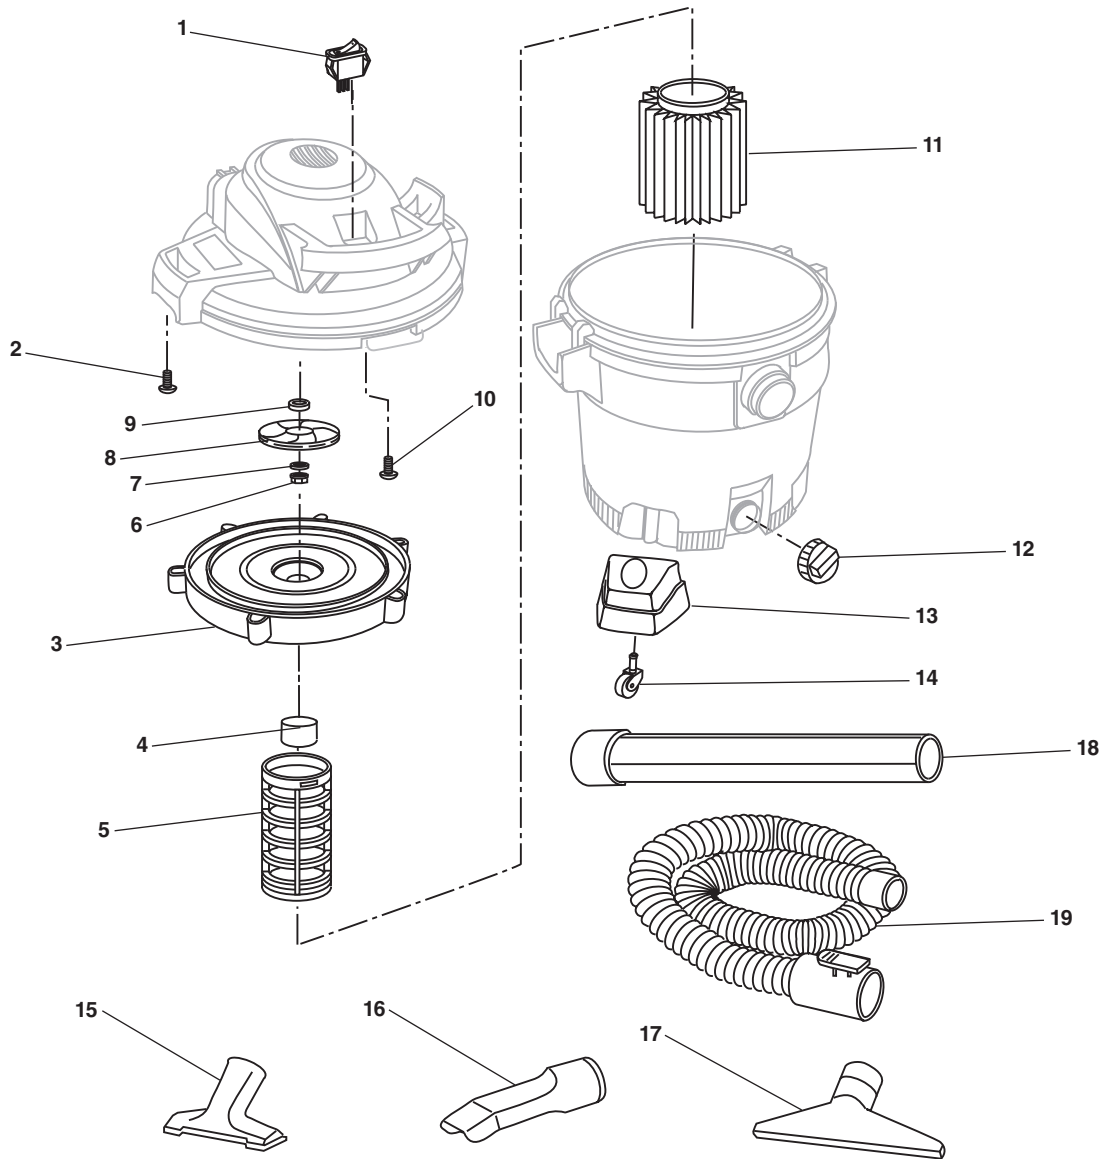

## 12 Gallon Wet/Dry Vac

**NOTE: Order parts by Catalog Number only.  
DO NOT order by Reference Number.**

Ref. No.	Catalog No.	Description	Ref. No.	Catalog No.	Description
1	42238	Rocker Switch	13	12388	Caster Foot w/Storage
2	12333	Screw, Pan Hd. Ty. "AB" 10 x ¾ Ser.	14	29823	Caster
3	54573	Collector	15	72907	Utility Nozzle
4	73472	Float	16	72937	Car Nozzle
5	54493	Filter Cage	17	72912	Wet Nozzle
6	12353	Nut, Hex Flange ½-18	18	72902	Extension Wand
7	20043	Washer	19	54193	Pro-Hose
8	30508	Blower Wheel	Following Items Not Shown:		
9	47862	Spacer		37673	Power Cord
10	96542	Screw, Pan Hd. Ty. "AB" 10 x ¾ Ser.		54653	Motor 115V
11	72947	Qwik Lock™ Filter		42483	Motor Brush set
12	47922	Drain Cap			