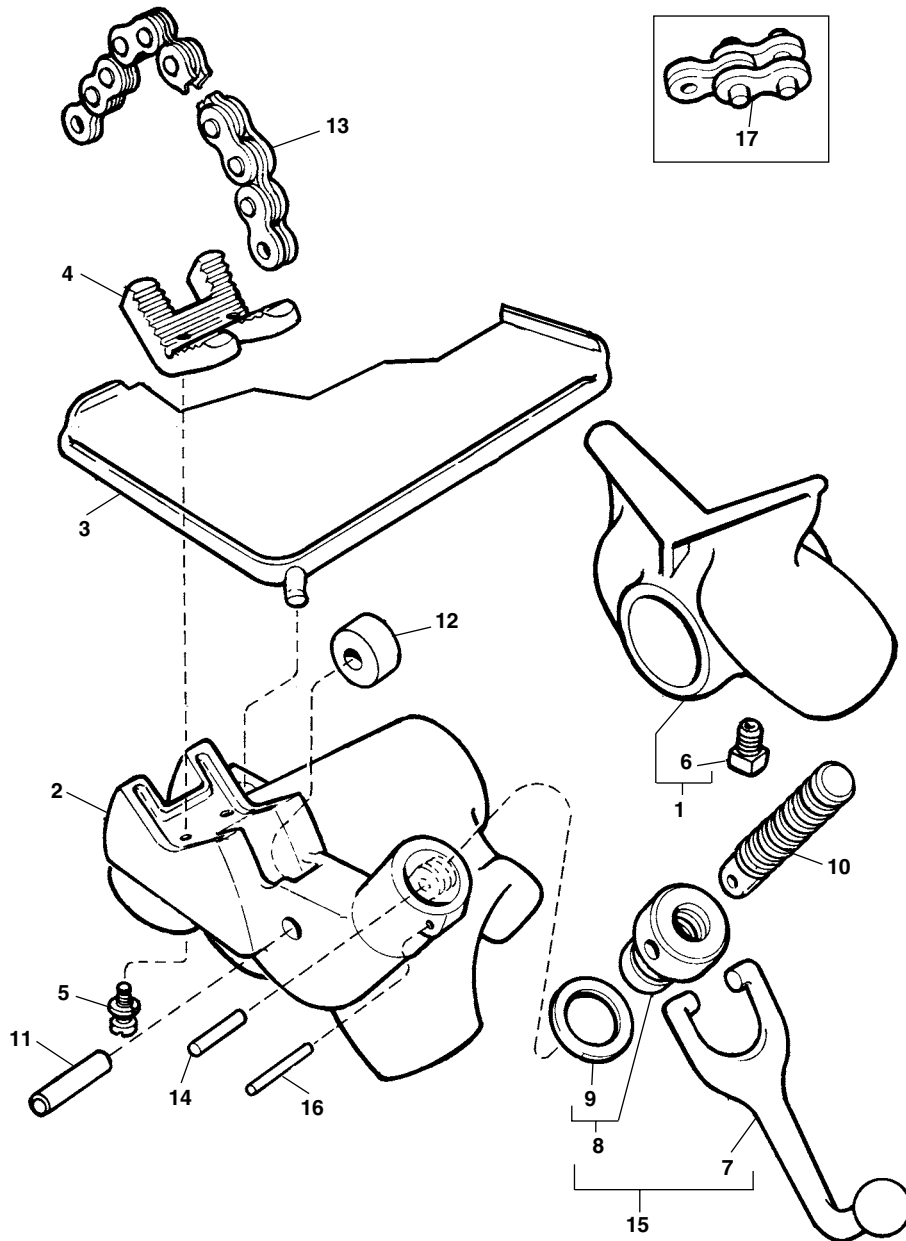

Capacity: 1/8", through 5"

**NOTE: Order parts by Catalog Number only.  
DO NOT order by Reference Number.**

Ref. No.	Catalog No.	Description	Ref. No.	Catalog No.	Description
—	40165	560 Stand Chain Vice	9	41025	Friction Ring
1	40850	Rear Support with Set Screw	10	41065	Chain Screw
2	41165	Base	11	41035	Roll Pin
3	40845	Tool Tray	12	40990	Roll
4	41020	Jaw	13	41075	Chain Assembly
	41280	Jaw for Plastic Pipe	14	41040	Chain Screw Pin
	40222	Jaw for Coated Pipe	15	41050	Handle, Swivel Nut & Friction Ring Assembly
5	40785	Jaw Screw & Washer (2)	16	31650	Nut Locking Pin
6	40855	Set Screw	17	68625	Link
7	41015	Handle			
8	41060	Swivel Nut with Friction Ring			