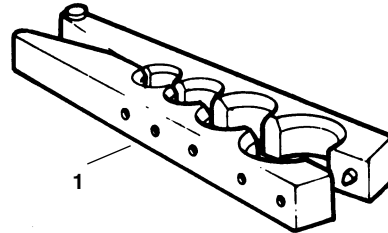

No. 375

Capacity: 1/2" - 1" (37°)

No. 455

Capacity: 1/2" - 1" (45°)

No. 454-W

Capacity: 3/8" - 1" (45°)

No. 454-J

Capacity: 8,10,13,20 SU (45°)

**NOTE: Order parts by Catalog Number only.
DO NOT order by Reference Number.**

Ref. No.	Catalog No.	Description
1	41395	No. 454-W Flaring Bar Assembly
	93122	No. 454-J Flaring Bar Assembly
	41400	No. 375 Flaring Bar Assembly
	41405	No. 455 Flaring Bar Assembly
2	41540	45 Degree Cone
	41555	37 Degree Cone
3	41360	Yoke & Shaft Assembly
4	41430	Shaft Assembly
5	41535	Thrust Bearing
6	41545	Pin
7	35520	Spring Washer
8	41435	Yoke Assembly w/Needle Bearing & Sleeve
9	41445	Latch and Spring Assembly
10	41415	Cap
11	41410	Retaining Ring
12	41440	Handle with Pin
13	41515	Clamp Screw Assembly