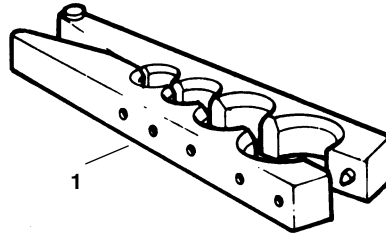

No. 375

Capacity: 1/2" - 1" (37°)

No. 455

Capacity: 1/2" - 1" (45°)

No. 454-W

Capacity: 3/8" - 1" (45°)

No. 454-J

Capacity: 8,10,13,20 SU (45°)

NOTE: Order parts by Catalog Number only.
DO NOT order by Reference Number.

Ref. No.	Catalog No.	Description
1	41395	No. 454-W Flaring Bar Assembly
	93122	No. 454-J Flaring Bar Assembly
	41400	No. 375 Flaring Bar Assembly
	41405	No. 455 Flaring Bar Assembly
2	41540	45 Degree Cone
	41555	37 Degree Cone
3	41360	Yoke & Shaft Assembly
4	41430	Shaft Assembly
5	41535	Thrust Bearing
6	41545	Pin
7	35520	Spring Washer
8	41435	Yoke Assembly w/Needle Bearing & Sleeve
9	41445	Latch and Spring Assembly
10	41410	Retaining Ring
11	41440	Handle with Pin
12	41515	Clamp Screw Assembly