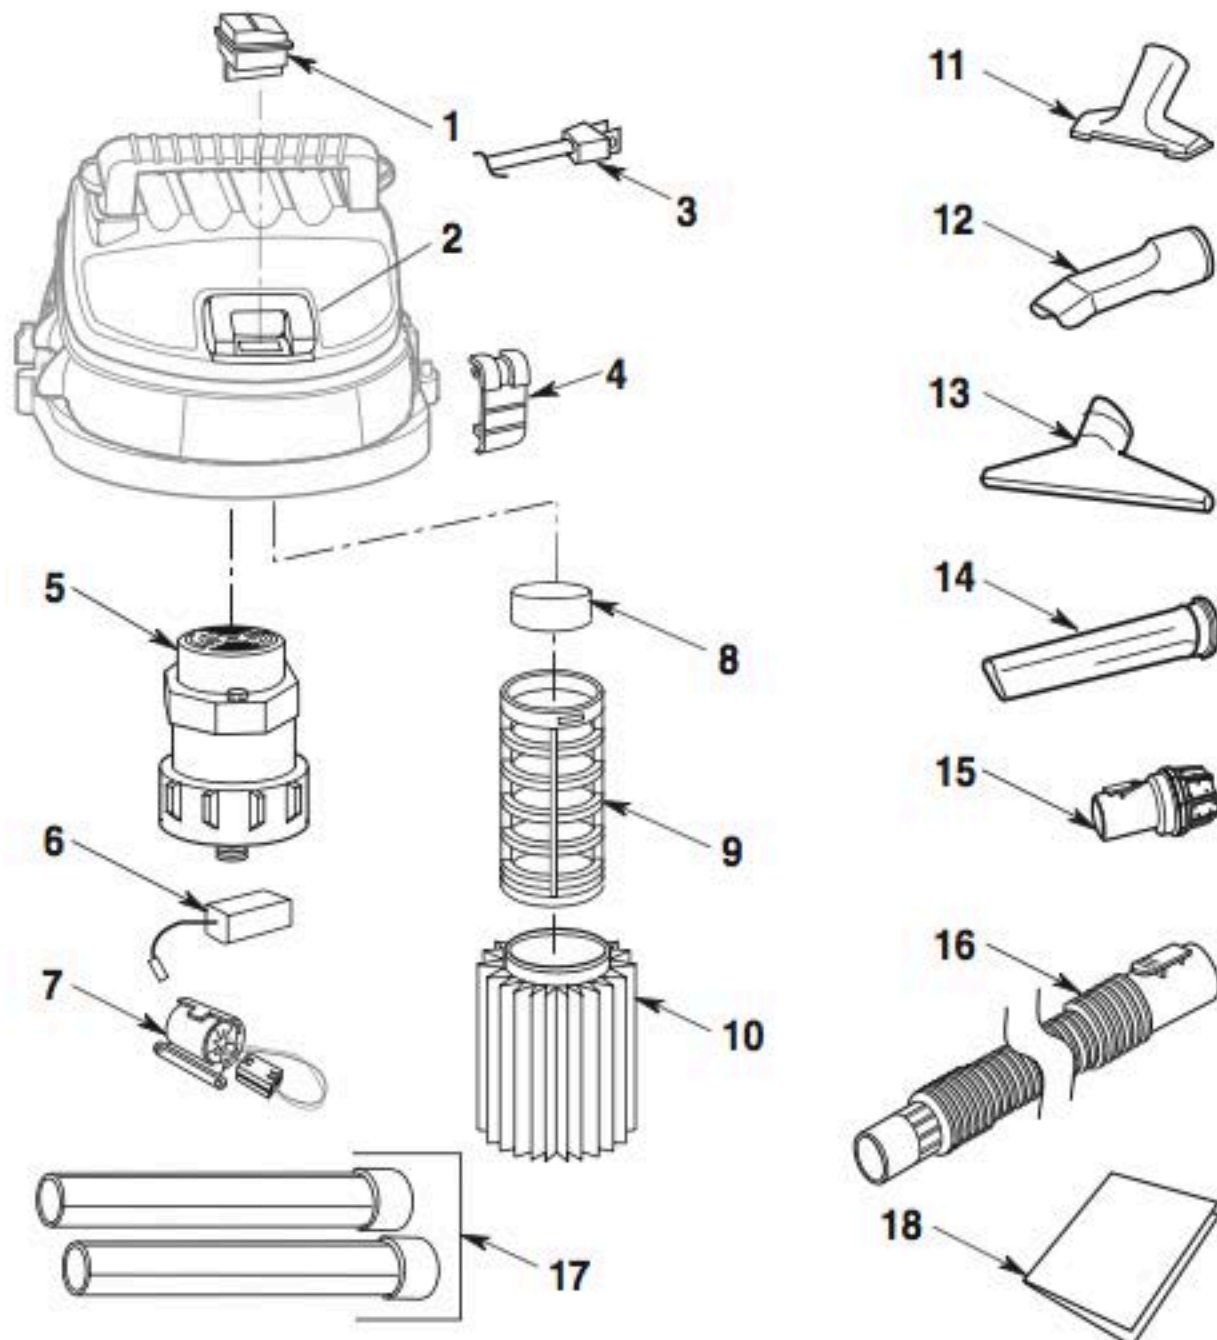

Repair Parts (continued)

RIDGID 60 Litre Professional Wet/Dry Vac Model Number WD1855AU0

RIDGID parts are available on-line at www.RIDGID.com

▲ WARNING

SERVICING OF DOUBLE-INSULATED WET/DRY VAC

In a double-insulated Wet/Dry Vac, two systems of insulation are provided instead of earthing. No earthing is provided on a double-insulated appliance, nor should a means for earthing be added. Servicing a double-insulated Wet/Dry Vac requires extreme care and knowledge of the system, and should be done only by qualified service personnel. Replacement parts for a double-insulated Wet/Dry Vac must be identical to the parts they replace. Your double-insulated Wet/Dry Vac is marked with the words "DOUBLE INSULATED" and the symbol (square within a square) may also be marked on the appliance.

To reduce the risk of injury from electrical shock, unplug the power cord before servicing the electrical parts of the Wet/Dry Vac.