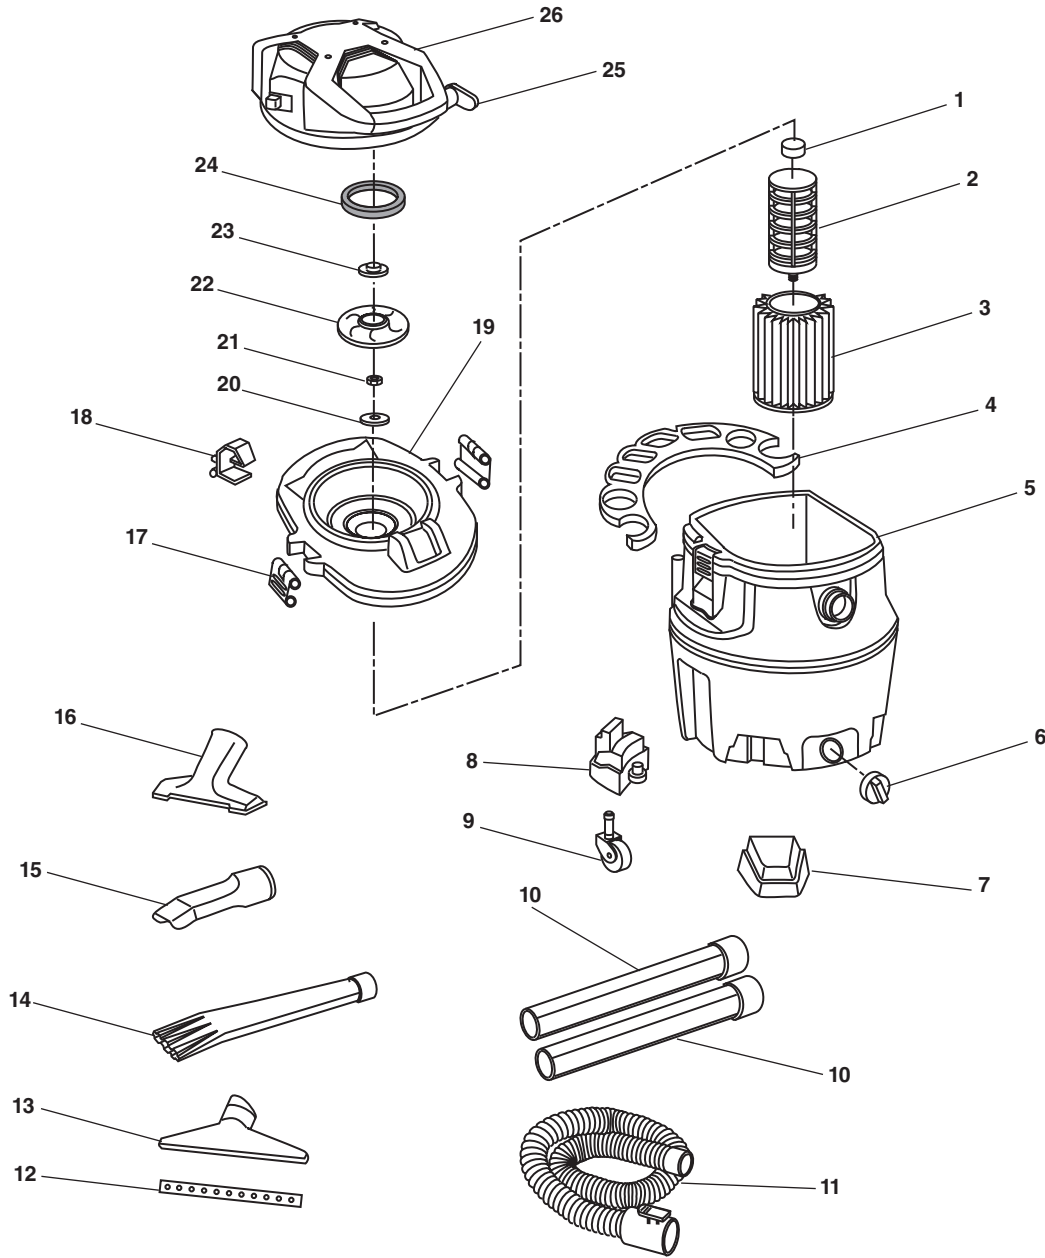

16 Gallon Professional Wet/Dry Blower Vac

**NOTE: Order parts by Catalog Number only.
DO NOT order by Reference Number.**

Ref. No.	Catalog No.	Description	Ref. No.	Catalog No.	Description
1	73472	Float	17	83747	Drum Latch
2	54493	Filter Cage	18	83757	Latch Detachable Blower
3	72947	Qwik Lock™ Filter	19	54483	Lid (Includes Key No. 10 & 17)
4	54548	Accessory Storage Holder	20	12353	Nut
5	54563	Drum Assembly	21	20043	Washer
6	47922	Drain Cap	22	73507	Blower Wheel
7	20088	Caster Foot Front	23	47862	Spacer
8	20078	Caster Foot Rear	24	54553	Foam Pad
9	12293	Caster Wheel	25	54568	Cord Swivel
10	72902	Extension Wand	26	54488	Blower Assembly
11	54193	Pro-Hose	Following Items Not Shown:		
12	73562	Squeegee	47832		Power Switch
13	72912	Wet Nozzle	29813		Power Cord
14	54558	Blower Wand	31853		Motor 115V
15	72937	Car Nozzle	42503		Motor Brush set
16	72907	Utility Nozzle			