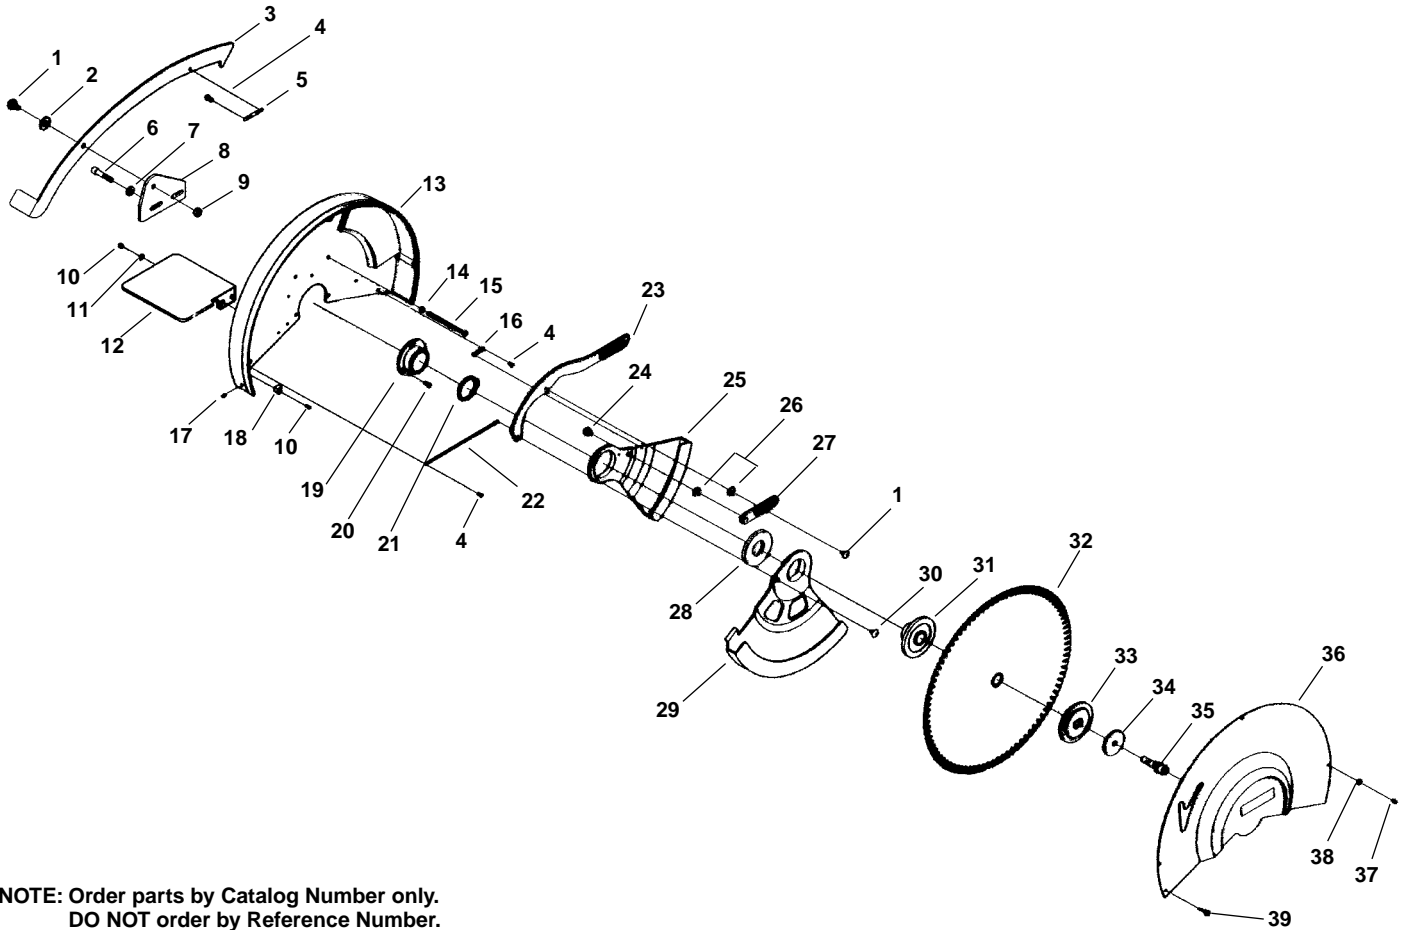

Blade and Guard Components

**NOTE: Order parts by Catalog Number only.
DO NOT order by Reference Number.**

Ref. No.	Catalog No.	Description	Ref. No.	Catalog No.	Description	Ref. No.	Catalog No.	Description
1	75417	Shoulder Screw (230V Only)	13	74712	Safety Cover	26	74762	Spacer
2	75732	M8 Flat Washer (230V Only)	14	74717	M5 Tooth Washer	27	74757	Lever
3	75727	Lever (230V Only)	15	74722	M5 x 85MM Flat Head Screw	28	74807	Spacer
4	74732	M4 x 8MM Shoulder Screw (230V Only)	16	74727	Spring	29	74802	Big Blade Guard
5	75697	Spring (230V Only)	17	75477	M4 x 4MM Set Screw (115V Only)	30	75427	Shoulder Screw
6	75267	M5 x 16MM Hex Screw (230V Only)	18	74857	Stop	31	74812	Flange
7	75717	M5 Flat Washer (230V Only)	19	74777	Bearing Cover	32	71692	Blade
8	75712	Brace Bracket (230V Only)	20	74782	M4 x 10MM Flat Hd. Screw	33	74822	Flange
9	75707	M5 Hex Nut (230V Only)	21	74787	Retaining Ring	34	74832	M10 Flat Washer
10	74767	M4 x 12MM Pan Hd Screw	22	74792	Spring	35	74827	M10 x 25MM Hex Screw
11	75472	M4 Flat Washer	23	74737	Lever	36	74837	Cover
12	74772	Protection Plate	24	74747	Shoulder Screw	37	74842	M4 x 12MM Button Screw
			25	74752	Small Blade Guard	38	75687	M4 Lock Washer
						39	75692	Lock Pin (115V Only)