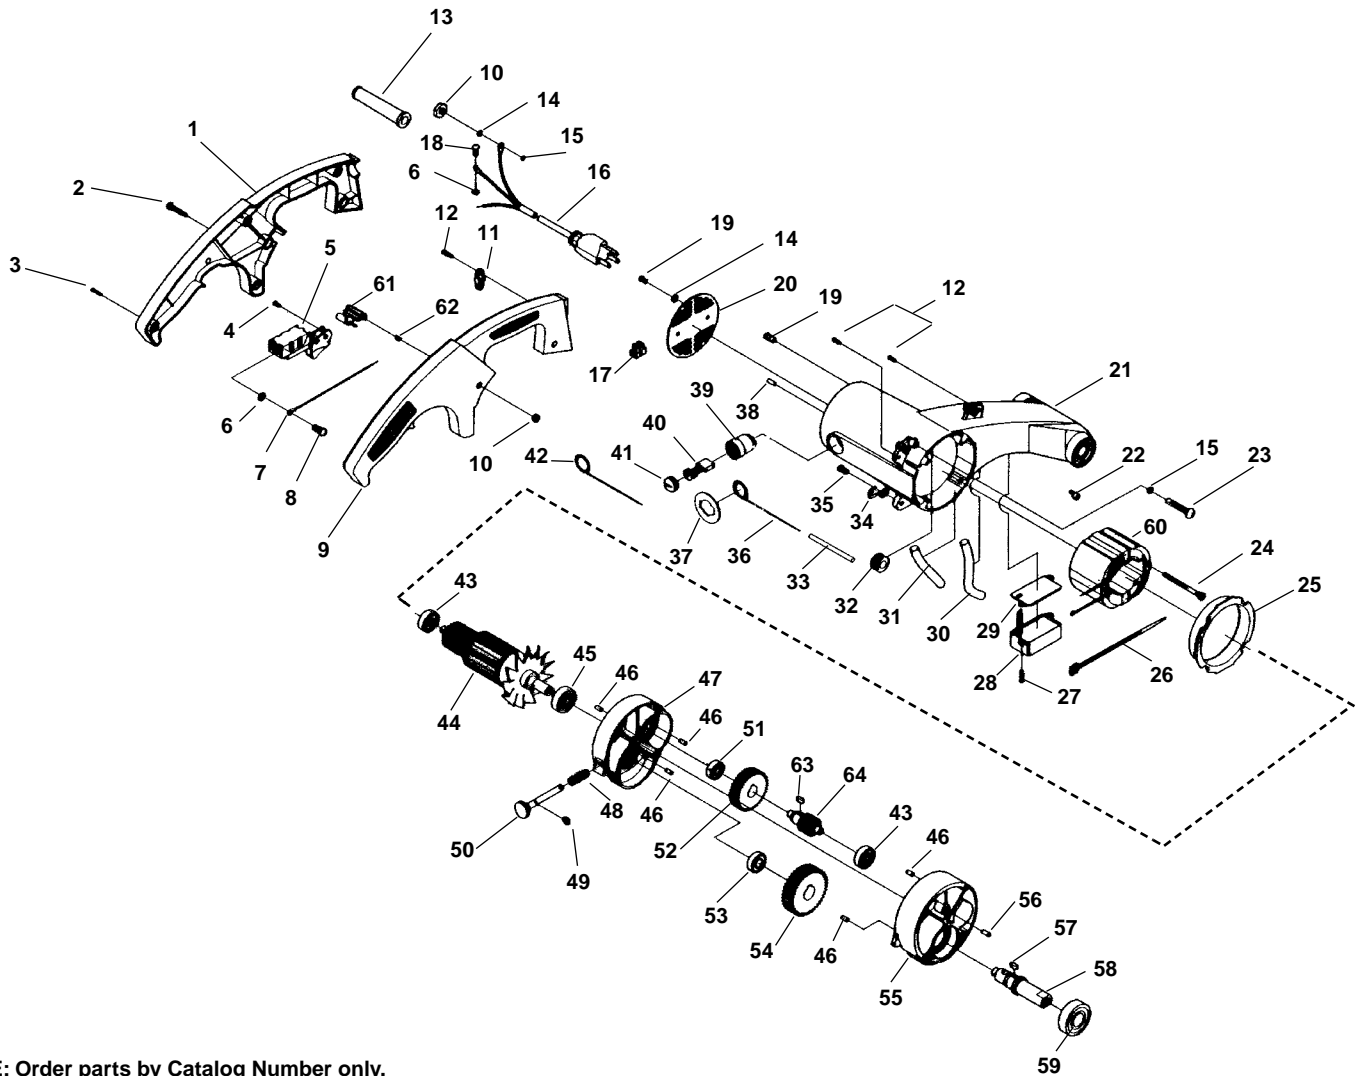

Electrical Components

**NOTE: Order parts by Catalog Number only.
DO NOT order by Reference Number.**

Ref. No.	Catalog No.	Description	Ref. No.	Catalog No.	Description	Ref. No.	Catalog No.	Description
1	74892	Handle Left Hand	24	75007	M5 x 70MM Pan Hd. Screw	46	75032	Rubber Pin
2	74882	M5 x 27MM Pan Hd Screw	25	75012	Baffle	47	75037	Gear Housing - Inward
3	74887	1/8" x 5/8" Self Tap Screw	26	75442	Locking Cable Ties	48	75052	Spring
4	74897	4M4 x 10MM Self Tap Screw	27	75412	M5 x 12MM Pan Hd. Screw	49	75062	Retaining Ring
5	74902	Switch	28	75407	Filter	50	75057	Lock Pin
6	74852	M 3.5 Ext. Tooth Washer	29	75402	Cover	51	75047	Ball Bearing
7	74987	Jumper Wire	30	75437	Sleeving	52	75072	Gear
8	74847	#6 x 6.8MM Pan Hd. Screw	31	75432	Sleeving	53	75087	Ball Bearing
9	74917	Handle Right Hand	32	75767	Sleeve	54	75092	Gear
10	74922	M5 Hex Nut	33	75392	Sleeving	55	75112	Gear Housing-Inner
11	74912	Clamp	34	74992	Chain Hook	56	75117	Pin
12	74907	M4 x 16MM Self Tap Screw	35	74997	1/4" x 5/8" Shoulder Screw	57	75077	Square Key
13	74867	Cord Guard	36	74987	Jumper Wire	58	75127	Spindle
14	74932	M5 Lock Washer	37	75212	Fiberplate	59	75217	Ball Bearing
15	74877	M5 Ext. Tooth Washer	38	74962	Rubber Pin	60	75002	Field 115V
16	75542	Power Cord	39	74967	Brush Holder	61	75577	Field 230V
17	75387	Terminal block	40	74972	Brush	62	75532	Lock Button
18	74847	#6 x 6.8MM Pan Hd. Screw	41	74977	Brush Cap	63	75537	Spring
19	75412	M5 x 12MM Pan Hd. Screw	42	75182	Jumper Wire	64	75077	Square Key
20	74937	End Cover	43	75017	Ball Bearing		75082	Gear Shaft
21	74957	Motor Housing	44	75022	Armature 115V			
22	75287	Wire Nut		75582	Armature 230V			
23	75762	M5 x 20MM Pan Hd. Screw	45	75027	Ball Bearing			