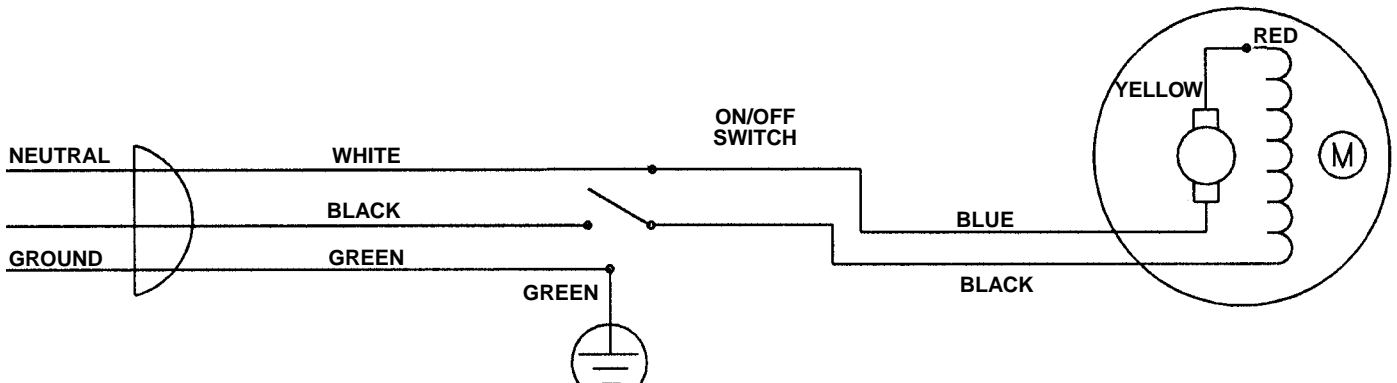

Blade and Guard Components

**NOTE: Order parts by Catalog Number only.
DO NOT order by Reference Number.**

Ref. No.	Catalog No.	Description	Ref. No.	Catalog No.	Description	Ref. No.	Catalog No.	Description
1	75417	Shoulder Screw (230V Only)	13	74712	Safety Cover	26	74762	Spacer
2	75732	M8 Flat Washer (230V Only)	14	74717	M5 Tooth Washer	27	74757	Lever
3	75727	Lever (230V Only)	15	74722	M5 x 85MM Flat Head Screw	28	74807	Spacer
4	74732	M4 x 8MM Shoulder Screw (230V Only)	16	74727	Spring	29	74802	Big Blade Guard
5	75697	Spring (230V Only)	17	75477	M4 x 4MM Set Screw (115V Only)	30	75427	Shoulder Screw
6	75267	M5 x 16MM Hex Screw (230V Only)	18	74857	Stop	31	74812	Flange
7	75717	M5 Flat Washer (230V Only)	19	74777	Bearing Cover	32	71692	Blade
8	75712	Brace Bracket (230V Only)	20	74782	M4 x 10MM Flat Hd. Screw	33	74822	Flange
9	75707	M5 Hex Nut (230V Only)	21	74787	Retaining Ring	34	74832	M10 Flat Washer
10	74767	M4 x 12MM Pan Hd Screw	22	74792	Spring	35	74827	M10 x 25MM Hex Screw
11	75472	M4 Flat Washer	23	74737	Lever	36	74837	Cover
12	74772	Protection Plate	24	74747	Shoulder Screw	37	74842	M4 x 12MM Button Screw
			25	74752	Small Blade Guard	38	75687	M4 Lock Washer
						39	75692	Lock Pin (115V Only)