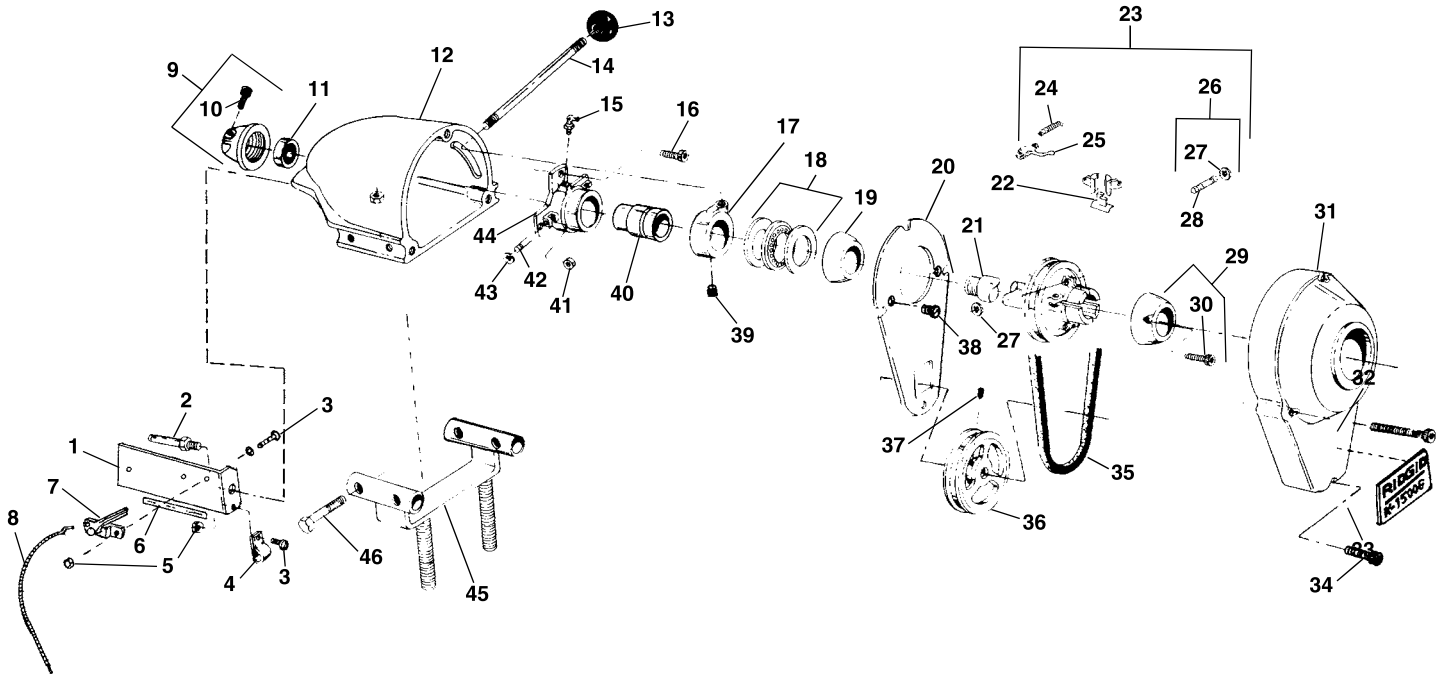

Main Drive and Body Components

**NOTE: Order parts by Catalog Number only.
DO NOT order by Reference Number.**

Ref. No.	Catalog No.	Description	Ref. No.	Catalog No.	Description
1	43692	Splash Guard	26	60150	Rocker Arm Pin w/Clip (3)
2	59580	Guide Hose Pin (2)	27	78780	E-3562 Retaining Ring (3)
3	87975	R.H. Screw 10-24 x 5/8" (4)	28	90105	Pin (3)
4	43697	Cable Clamp (2)	29	59500	Nose Piece
5	87970	Nut 10 - 24 (4)	30	84425	Screw (2)
6	59282	Engine Throttle Decal	31	23547	Front Guard
7	58937	Lever Assy. - Throttle Control	32	23652	Soc. Hd. Screw 1/4" x 2 3/4" (3)
8	58942	Throttle Cable	33	43717	Label
9	60935	Lock and Adj. Nut (Incl. #7)	34	44510	Soc. Hd. Screw 1/4" - 20 x 2"
10	60910	Soc. Hd. Screw 1/4" - 20 x 5/8"	35	43722	V-Belt - Cable
11	60930	Ball Bearing	36	43727	Pulley - Cable
12	43702	Body		91002	Pulley - (Tecumseh Transmission)
13	59585	Knob	37	60025	Set Screw (2)
14	59575	Clutch Handle	38	60265	Hex Screw 1/4" - 20 x 1/2" (2)
15	89815	Grease Fitting	39	93560	Pan Screw 1/4" - 20 x 5/8"
16	68875	F.H. Screw 3/16" - 18 x 1" (3)	40	84435	Bronze Bushing
17	43707	Clutch Casting	41	61015	Roller (2)
18	23677	Thrust Bearing Assembly	42	23592	Pin (2)
19	23572	Clutch Cone	43	34175	Retaining Ring (2)
20	43712	Inside Guard	44	45247	Main Bearing with Bronze Bushing
21	23562	Pulley and Shaft Assembly	45	43762	Mounting Bracket
22	59325	7/8" Jaw Assembly		91022	Mounting Bracket (Tecumseh Transmission)
	59320	1 1/4" Jaw Assembly	46	43757	Hex Head Screw (4)
23	60145	Rocker Arm Kit			
24	60155	Spring (3)			
25	59530	Rocker Arm Set			