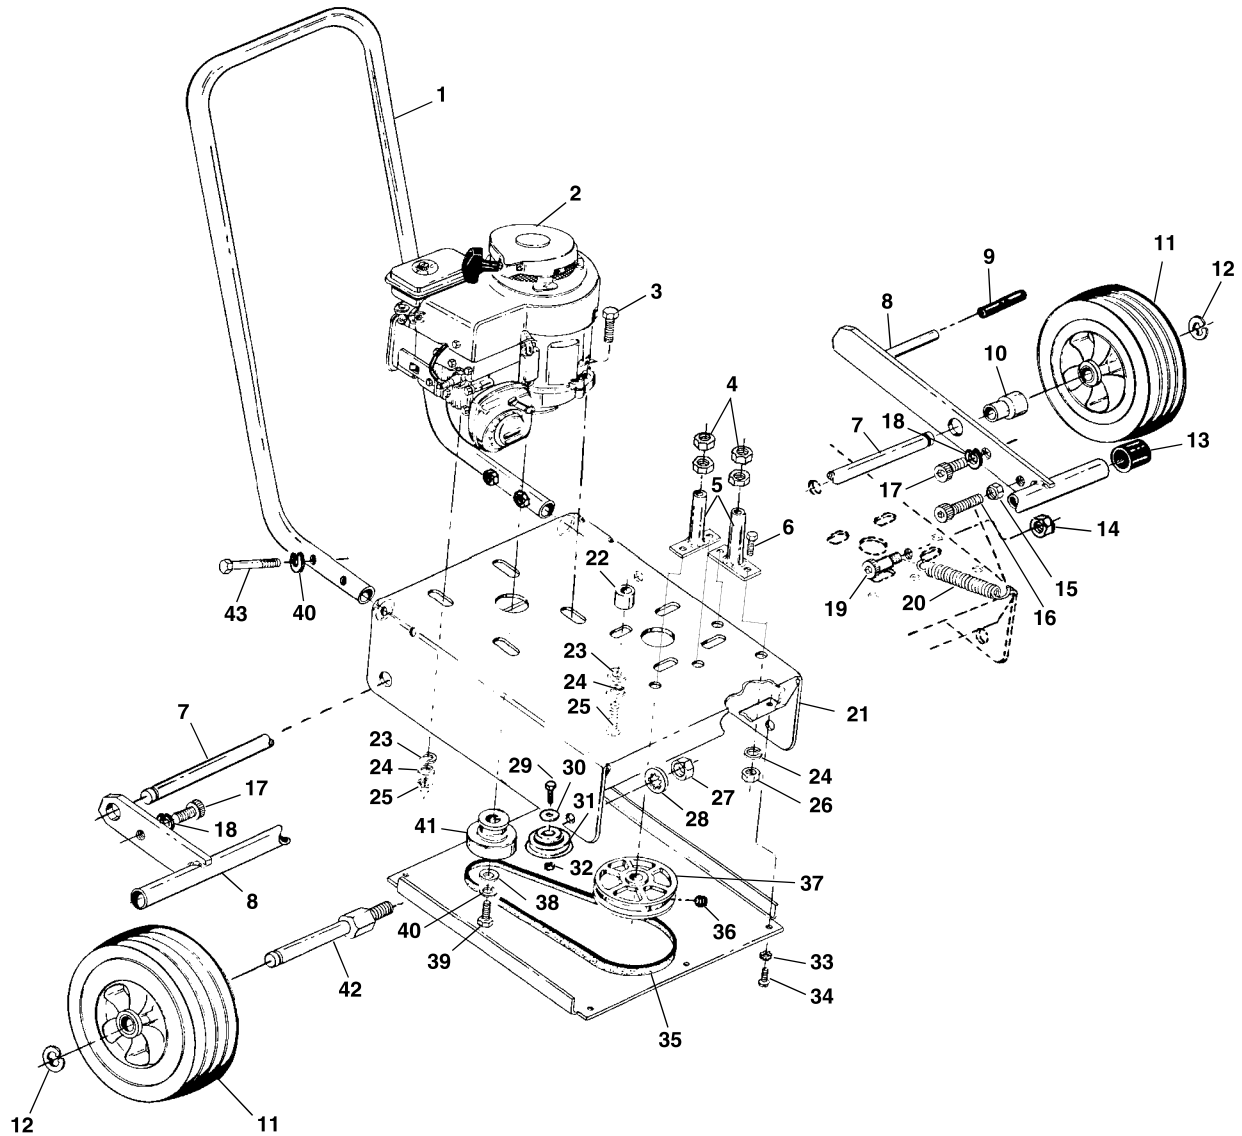

Main Drive and Body Components

**NOTE: Order parts by Catalog Number Only
DO NOT order by Reference Number.**

Ref. No.	Catalog No.	Description	Ref. No.	Catalog No.	Description	Ref. No.	Catalog No.	Description
1	43752	Handle Assembly	18	43807	Lock Washer 3/8" (2)	34	60000	Rd. Head Screw 10-32 x 3/8" (6)
2	66977	Engine/6HP	19	84680	Shld Screw 5/16" x 1/2" (2)	35	60130	"V" Belt/5HP
3	60515	Hex Hd. Screw 5/16" - 18 x 1 1/4" (4)	20	43812	Extension Spring (2)	35	66967	"V" Belt/6HP
4	43827	Hex Nut 1" - 8 (4)	21	43817	Base Assembly	36	60025	Set Screw
5	43822	Mounting Bracket Supports (2)		91312	Base Assembly (Tecumseh)	37	43832	Pulley - Trans
6	91292	Left Mounting Bracket (Tecumseh)	22	43852	Spacer-Trans. (4)		91017	Pulley (Tecumseh)
7	43842	Rear Axle		91297	Trans. Spacer (Tecumseh)	38	61275	Washer 3/8"
8	43787	Stabilizer Assembly	23	60060	Flat Washer 5/16" (8)	39	61435	Hex Screw 3/8" x 1-1 1/4"
9	61605	Handle Grip	24	61445	Ext. Lock Washer 5/16" (12)	40	60085	Lock Washer 3/8" (4)
10	43792	Spacer - Axle (2)	25	43847	Hex Nut 5/16" - 18 x 1/12" (4)	41	61380	Clutch
11	23597	Wheel (4)	26	60230	Hex Nut 5/16" - 18 (8)	42	43837	Front Axle
12	60050	Retaining Ring (4)	27	61455	Hex Nut 1/2" -13 (2)	43	76870	Hex Head Screw 3/8" - 16 x 2 1/4" (5)
13	23607	End Cap (2)	28	60090	Lock Washer 1/2" (2)	<u>Not Shown</u>		
14	80370	Hex Nut 1/4" - 20 (2)	29	23617	3/8" - 16 x 2" Carriage Screw	44	91307	Tecumseh Transmission
15	43747	Lock Nut 3/8" (4)	30	59970	3/8" Flat Washer	45	91012	Tecumseh Shift Adapter
16	60805	Hex Hd. Screw 3/16" - 16 x 1 1/2" (2)	31	66962	Idler Pulley	46	91007	Tecumseh Indicator Bracket
17	96900	SHCS 3/8" - 16 x 1/2" (2)	32	43947	3/8" Lock Nut			
			33	61310	Lock Washer #10 (6)