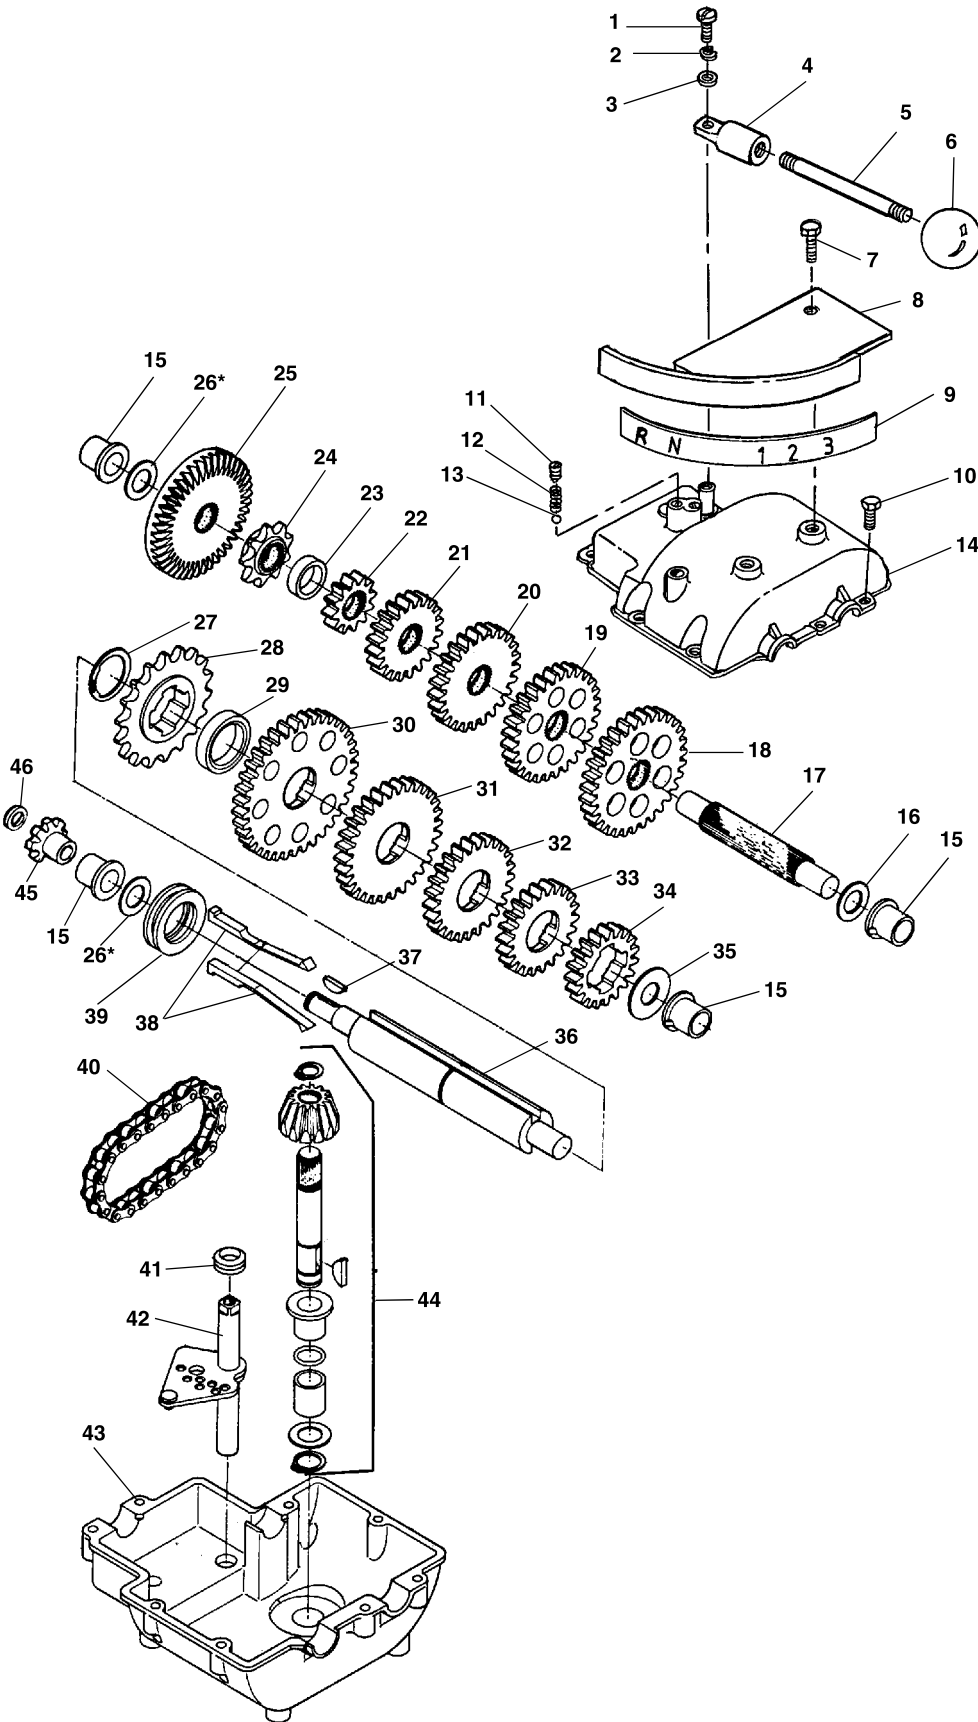

Old Style Transmission

NOTE: Order parts by Catalog Number only. DO NOT order by Reference Number.

Ref. No.	Catalog No.	Description
1	61540	F.H. Screw, 1/4" - 28 x 5/8"
2	60075	Lock Washer, 1/4"
3	84720	Flat Washer, 1/4"
4	43772	Shift Adapter
5	93630	Shift Handle
6	59585	Knob
7	60010	Hex Bolt, 5/16" - 18 x 1/2"
8	43777	Indicator Bracket
9	47472	Shift Indicator Decal
10	83500	Screw, 1/4" - 20 x 3/4" (8)
11	46395	Set Screw, 1/4" - 20 x 1/2" (2)
12	40437	Detente Spring (2)
13	84650	Detente Ball (2)
14	40442	Upper Housing
15	40447	Bearing Flange (4)
16	40452	Washer .640 x 1.00 x .060
17	40457	Drive Shaft
18	40462	Spur Gear 31T
19	40467	Spur Gear 28T
20	40472	Spur Gear 25T
21	40477	Spur Gear 20T
22	40482	Spur Gear 15T
23	40487	Spacer
24	40492	Sprocket 10T
25	40497	Bevel Gear 42T
26*	40502	Shim Kit
27	40507	Retaining Ring
28	40512	Sprocket 14T
29	40517	Spacer
30	40522	Spur Gear 35T
31	40527	Spur Gear 30T
32	40532	Spur Gear 25T
33	40537	Spur Gear 22T
34	40542	Spur Gear 19T
35	40547	Washer .640 x 1.37 x .061
36	40552	Output Shaft
37	84595	No. 4 Woodruff Key
38	40557	Clutch Key
39	40562	Clutch Collar
40	84585	Chain
41	40567	V-Ring
42	40572	Shifter Assembly
43	40577	Lower Housing
44	40582	Input Shaft Assembly
45	84470	Sprocket
46	84465	Retaining Ring
—	50277	Torque Wrench
—	50282	Socket 1" x 1/2" Drive

* Use in various combinations to maintain proper clearances.