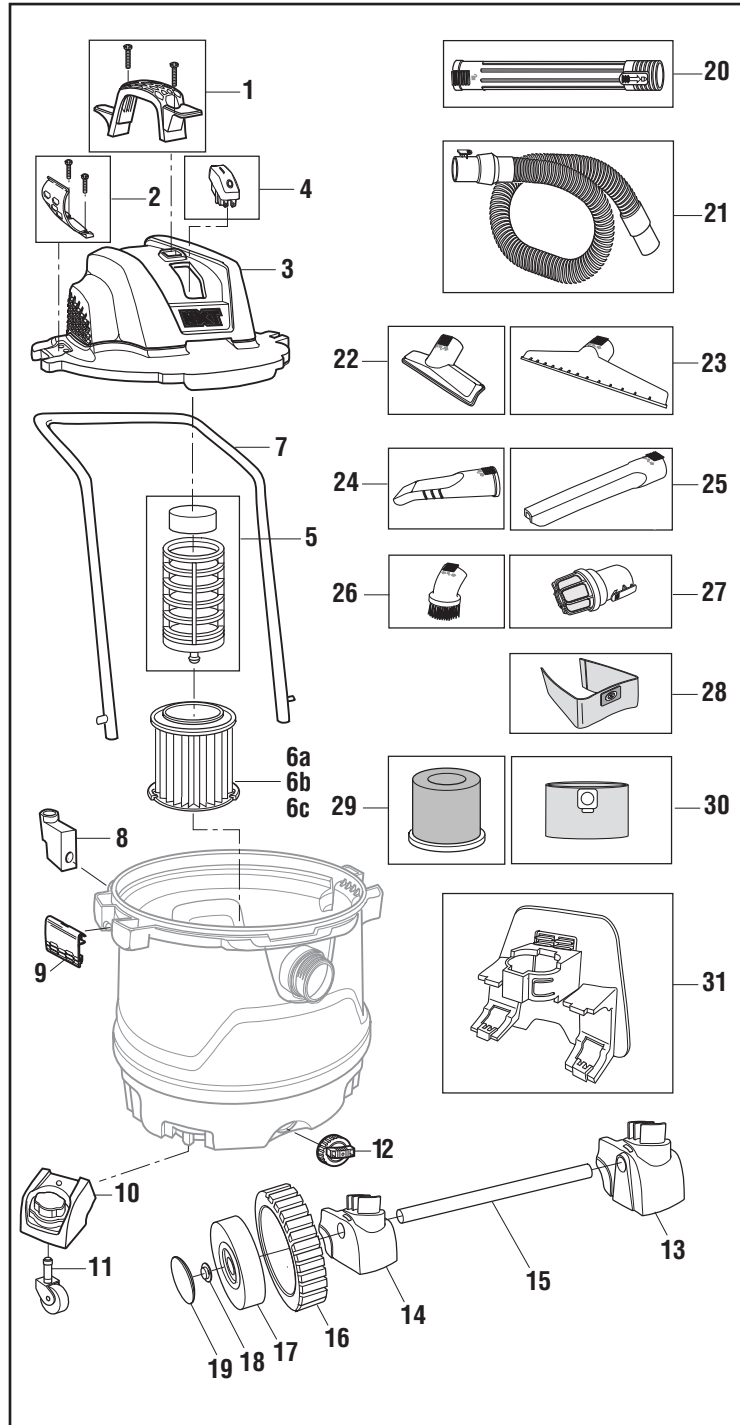

Model # RT1800M0 (Catalog # 61858) 16 U.S. Gallon (60 Liter) Cart Wet/Dry Vac

Always order by RTC Catalog Number - Not by Key Number

Key Nos.	RTC Catalog #	Description
1	64818	Carry Handle w/Hardware (510669-1)
2	47837	Hose Storage Clip w/Hardware (510667)
3	64978	Powerhead Assembly (510671) (Includes Key No. 3, 4 & 5)
4	64758	Rocker Switch (841650-1)
5	72897	Filter Cage & Float (510668)
6a	72947	† Qwik Lock™ Filter (VF4000)
6b	42952	† Qwik Lock™ Fine Dust Filter (VF5000)
6c	97457	† Qwik Lock™ HEPA Media Filter (VF6000)
7	64983	Cart Push Handle (841993)
8	64973	Cart Handle Holder (510674)
9	63788	Drum Latch (841700)
10	72952	Caster Foot w/Storage (841561)
11	12293	Caster (2" Diameter) (73102)
12	47922	Drain Cap (73185)
13	64843	Right Rear Axle Foot w/Storage (510673)
14	64848	Left Rear Axle Foot w/ Storage (510672)
15	64853	Axle (831024-6)
16	11913	8" Wheel (830682)
17	23708	8" Wheel, Gray Hub (830598)
18	19908	1/2" Cap Nut (813836-1)
19	19903	Wheel Cap (830611)
20	62923	† Extension Wand (LA2508)
21	72897	† Professional Locking Hose (831337-13)
22	62928	† Utility Nozzle (2-1/2") (LA2509)
23	62933	† Wet Nozzle (2-1/2") (LA2510)
24	62953	† Car Nozzle (2-1/2") (LA2503)
25	62948	† Crevice Tool (2-1/2") (LA2502)
26	62918	† Dusting Brush (2-1/2") (LA2501)
27	72927	† Muffler Diffuser (2-1/2") (VT2525)
28	23743	† Dust Collection Bag (VF3502)
29	40158	† Wet Filter (VF7000)
30	62758	† Premium Cyclonic Filter Bag with Locking Collar (VT3602)
31	64778	Accessory Caddy (841803)
—	64828	Power Cord (Not Shown) (829718-5)
—	64988	Motor, 1-1/2 Stack (Not Shown) (830240)
—	30438	Brush Sets (Not Shown) (822374-8)