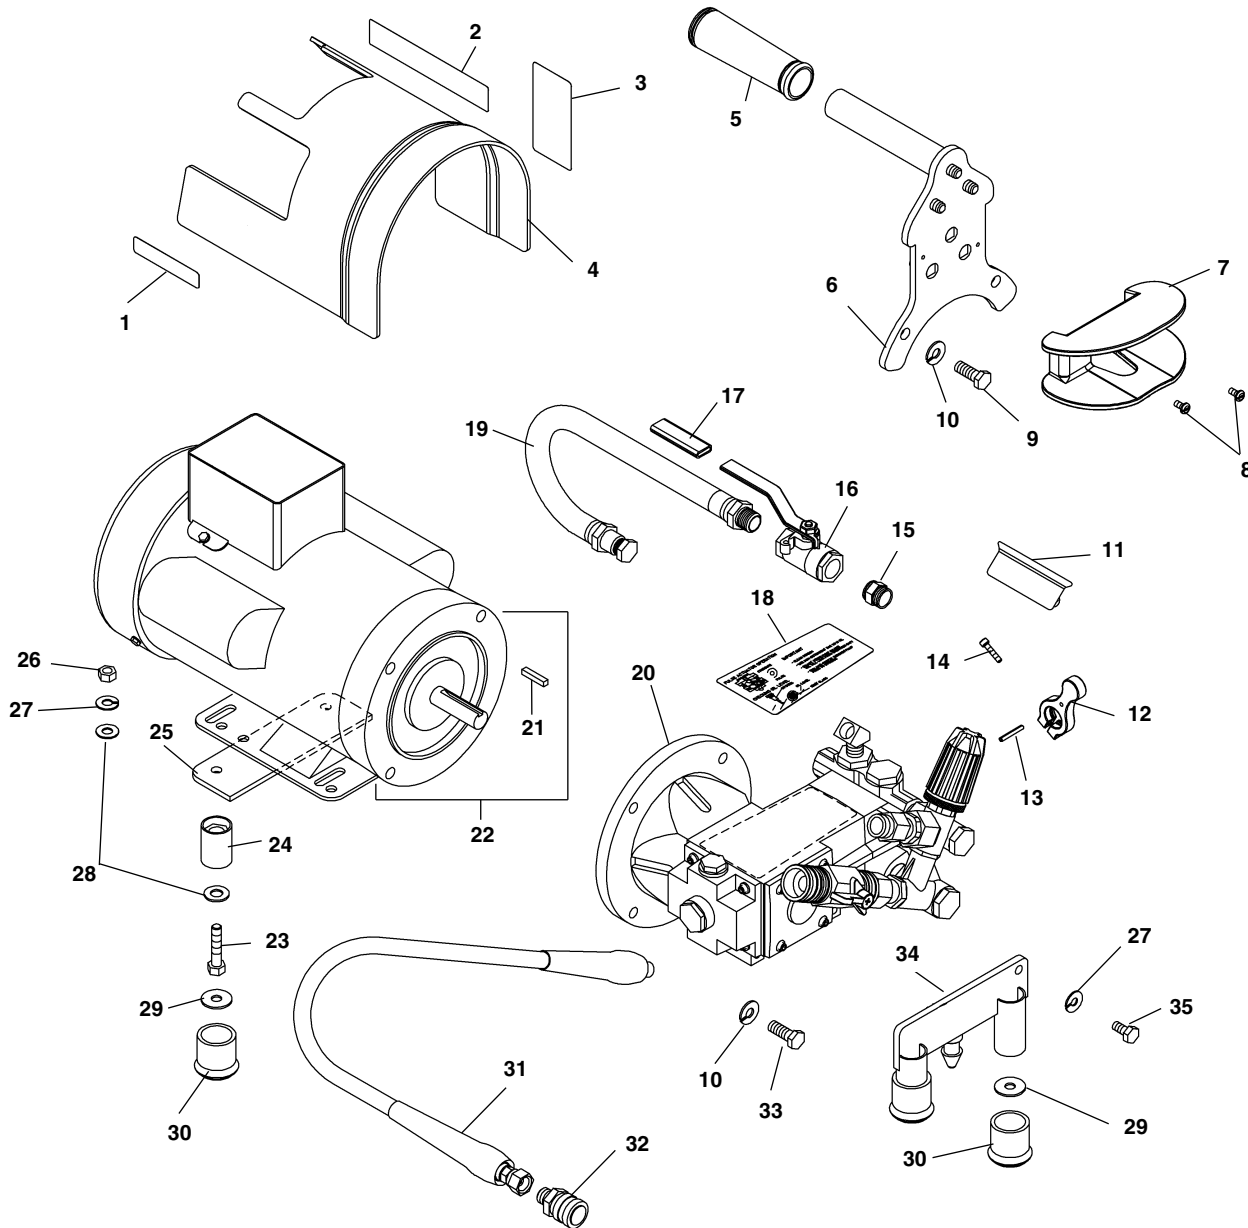

Main Components - Dual Pulse Model

**NOTE: Order parts by Catalog Number only.
DO NOT order by Reference Number.**

Ref. No.	Catalog No.	Description	Ref. No.	Catalog No.	Description
1	63972	Decal, Potable Water	19	48132	Dampener Hose, 18"
2	63962	Decal, Model Number	20	63897	Pump Assembly Complete
3	48232	Decal, Warning	21	47677	Key, 1/8" x 3/16" x 1"
4	63917	Motor Shroud	22	63892	Motor, 115V, 1.5 HP
5	60827	Hand Grip	23	43847	Hex Screw, 5/16" - 18 x 1 1/2" (2)
6	63932	Handle	24	63947	Rear Foot
7	63937	Cord Wrap	25	63952	Rear Bracket
8	16417	Screw, #10 - 32 x 3/8" Pan Head (2)	26	60230	Hex Nut, 5/16" - 18 (2)
9	60380	Hex Screw, 3/8" - 16 x 1 1/4" (2)	27	60080	Lock Washer, 3/16" (2)
10	60085	Lock Washer, 3/8" (4)	28	60060	Flat Washer, 5/16" (2)
11	63902	Pressure Gauge	29	60847	Flat Washer, 1/2" (4)
12	63907	Actuator Handle	30	37962	Rubber Foot (4)
13	41500	Spring Pin	31	63927	Output Hose
14	46375	Socket Head Screw, #6 - 32 x 5/8"	32	48117	Female Quick Connect, 1/4" NPT Male
15	63912	Hex Nipple, 3/8" NPT	33	85915	Hex Screw, 3/8" - 16 x 3/4" (2)
16	48127	Pulse Control Valve	34	63942	Front Foot
17	64272	Pulse Valve Cover	35	61130	Hex Screw, 5/16" - 18 x 3/4" (2)
18	63967	Decal, Pulse Instruction