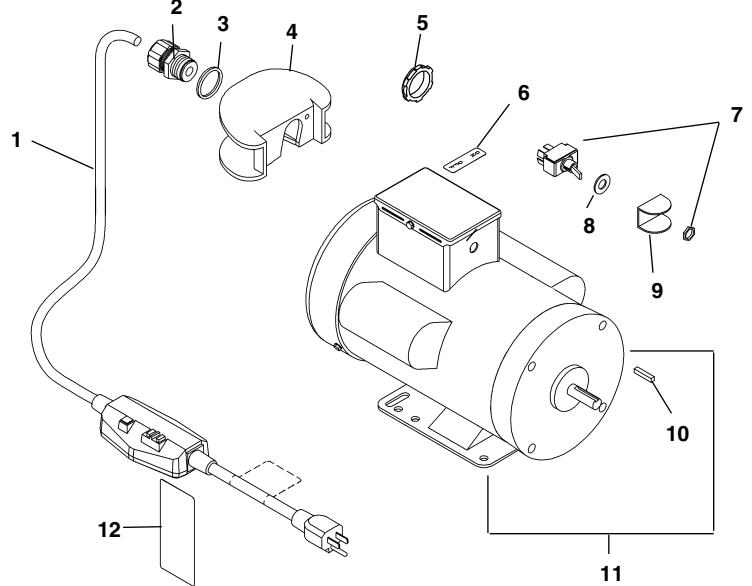

Main Components - Dual Pulse Model

**NOTE: Order parts by Catalog Number only.
DO NOT order by Reference Number.**

Ref. No.	Catalog No.	Description	Ref. No.	Catalog No.	Description
1	63972	Decal, Potable Water	19	48132	Dampener Hose, 18"
2	63962	Decal, Model Number	20	63897	Pump Assembly Complete
3	48232	Decal, Warning	21	47677	Key, 1/8" x 3/16" x 1"
4	63917	Motor Shroud	22	63892	Motor, 115V, 1.5 HP
5	60827	Hand Grip	23	43847	Hex Screw, 5/16" - 18 x 1 1/2" (2)
6	63932	Handle	24	63947	Rear Foot
7	63937	Cord Wrap	25	63952	Rear Bracket
8	16417	Screw, #10 - 32 x 3/8" Pan Head (2)	26	60230	Hex Nut, 5/16" - 18 (2)
9	60380	Hex Screw, 3/8" - 16 x 1 1/4" (2)	27	60080	Lock Washer, 3/16" (2)
10	60085	Lock Washer, 3/8" (4)	28	60060	Flat Washer, 5/16" (2)
11	63902	Pressure Gauge	29	60847	Flat Washer, 1/2" (4)
12	63907	Actuator Handle	30	37962	Rubber Foot (4)
13	41500	Spring Pin	31	63927	Output Hose
14	46375	Socket Head Screw, #6 - 32 x 5/8"	32	48117	Female Quick Connect, 1/4" NPT Male
15	63912	Hex Nipple, 3/8" NPT	33	85915	Hex Screw, 3/8" - 16 x 3/4" (2)
16	48127	Pulse Control Valve	34	63942	Front Foot
17	64272	Pulse Valve Cover	35	61130	Hex Screw, 5/16" - 18 x 3/4" (2)
18	63967	Decal, Pulse Instruction			

Electrical Components

**NOTE: Order parts by Catalog Number Only.
DO NOT order by Reference Number.**

Ref. No.	Catalog No.	Description
1	63922	Power Cord with GFCI
2	36732	Strain Relief
3	64037	Flat Washer
4	63937	Cord Wrap
5	48052	Strain Relief Nut
6	48087	Decal, ON/OFF
7	48057	Toggle Switch w/Fasteners
8	23512	Rubber Washer
9	61490	Switch Guard
10	47677	Key, 1/8" x 3/16" x 1"
11	63892	Motor, 115V, 1.5 HP
12	63977	Warning Tag, GFCI