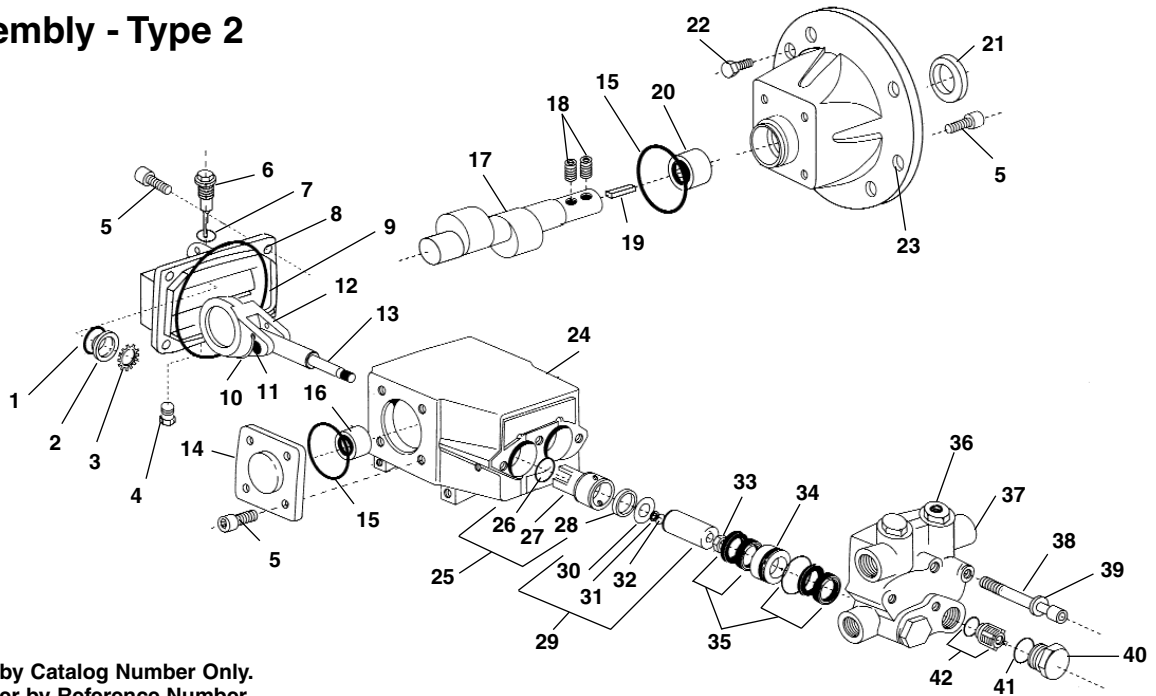

Pump Assembly - Type 2

**NOTE: Order parts by Catalog Number Only.
DO NOT order by Reference Number.**

Ref. No.	Catalog No.	Description	Ref. No.	Catalog No.	Description	Ref. No.	Catalog No.	Description
1	88852	O-Ring	15	47707	O-Ring (2)	30	47762	Slinger Ring (2)
2	88847	Sight Glass	16	88822	Needle Bearing	31	47712	Backup Seal (2)
3	88857	Retainer	17	88877	Crankshaft	32	47697	O-Ring (2)
4	47782	Drain Plug, 1/4" NPT	18	47752	Set Screw, 1/4" - 28 x 1/4" (2)	33	88867	Retaining Nut (2)
5	40910	Soc. Hd. Cap Screw, 1/4" - 20 x 3/4" (12)	19	47677	Key, 1/8" x 3/16" x 1"	34	88862	Cup Retainer, (2)
6	47787	Dip Stick	20	47727	Needle Bearing	35	88432	Plunger Seal Kit
7	88452	O-Ring	21	47732	Seal	36	89017	Valve Cap, Ported, 1/4" NPT
8	88842	Crankcase Cover	22	75350	Hex Bolt, 3/8" - 16 x 1 1/4" (4)	37	88792	Head
9	88447	O-Ring	23	47667	C-Flange End Cover	38	47747	Socket Head Cap Screw (4)
10	88837	Spring Retainer (2)	24	88812	Crankcase	39	88872	Lock Washer (4)
11	88827	Wrist Pin (2)	25	88437	Oil Seal Repair Kit	40	88412	Valve Cap (2)
12	88832	Connecting Rod (2)	26	88442	O-Ring (2)	41	88417	O-Ring (4)
13	88807	Plunger Rod (2)	27	88797	Insert (2)	42	88422	Valve Kit
14	88817	End Plate	28	88802	Oil Seal (2)			
			29	88427	Plunger Kit, (2)			

Unloader Valve - (Black Knob)

Ref. No.	Catalog No.	Description
—	65202	Unloader Valve Complete
1	85902	Plate
2	64302	Spring Button
3	64317	Body
4	85897	Spring
5	64307	Poppet
6	64312	Pin
7	64332	Outlet Poppet Retainer
8	64337	Spring
9	64342	Poppet
10	64352	By-Pass Seat
11	64347	Plunger
12	64362	Inlet Adapter
13	64367	Manifold
14	64372	Inlet Port Adapter
15	64327	Outlet Port Adapter
16	85892	Plug Cap
17	32270	Soc. Hd. Cap Screw 5/16" - 18 - 3/4"
18	61115	Hex Nut 5/16" x 18
19	85887	Control Knob (Black)
20	85907	Cap
21	85917	Spring Guide
22	85912	Pin
23	64322	Seal Washer
24	64357	Seal Washer
25	85922	Seal Washer
26	85927	Seal Washer
27	85932	Seal Kit