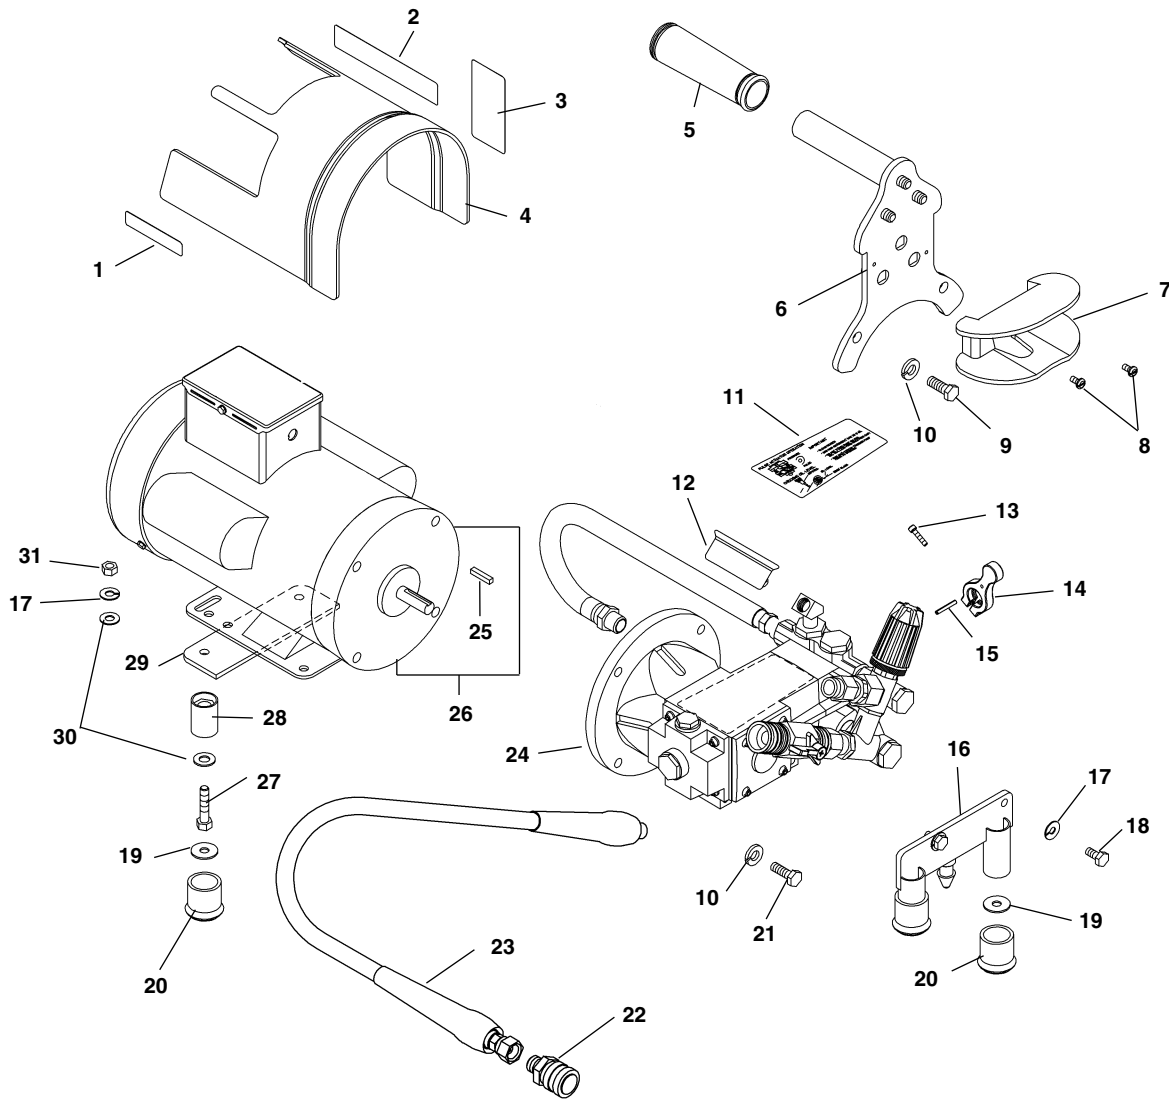

Main Components - Single Pulse Model

**NOTE: Order parts by Catalog Number only.
DO NOT order by Reference Number.**

Ref. No.	Catalog No.	Description	Ref. No.	Catalog No.	Description
1	63972	Decal, Potable Water	17	60080	Lock Washer, 5/16" (2)
2	63962	Decal, Model Number	18	61130	Hex Screw, 5/16" - 18 x 3/4" (2)
3	48232	Decal, Warning	19	60847	Flat Washer, 1/2" (4)
4	63917	Motor Shroud	20	37962	Rubber Foot (4)
5	60827	Hand Grip	21	85915	Hex Screw, 3/8" - 16 x 3/4" (2)
6	63932	Handle	22	48117	Female Quick Connect, 1/4" NPT Male
7	63937	Cord Wrap	23	63927	Output Hose
8	16417	Screw, #10 - 32 x 3/8" Pan Head (2)	24	63897	Pump Assembly Complete
9	60380	Hex Screw, 3/8" - 16 x 1 1/4" (2)	25	47677	Key, 1/8" x 3/16" x 1"
10	60085	Lock Washer, 3/8" (4)	26	63892	Motor, 115V, 1.5 HP
11	63967	Decal, Pulse Instruction	27	43847	Hex Screw, 5/16" - 18 x 1 1/2" (2)
12	63902	Pressure Gauge	28	63947	Rear Foot
13	46375	Socket Head Screw, #6 - 32 x 5/8"	29	63952	Rear Bracket
14	63907	Actuator Handle	30	60060	Flat Washer, 5/16" (2)
15	41500	Spring Pin	31	60230	Hex Nut, 5/16" - 18 (2)
16	63942	Front Foot			