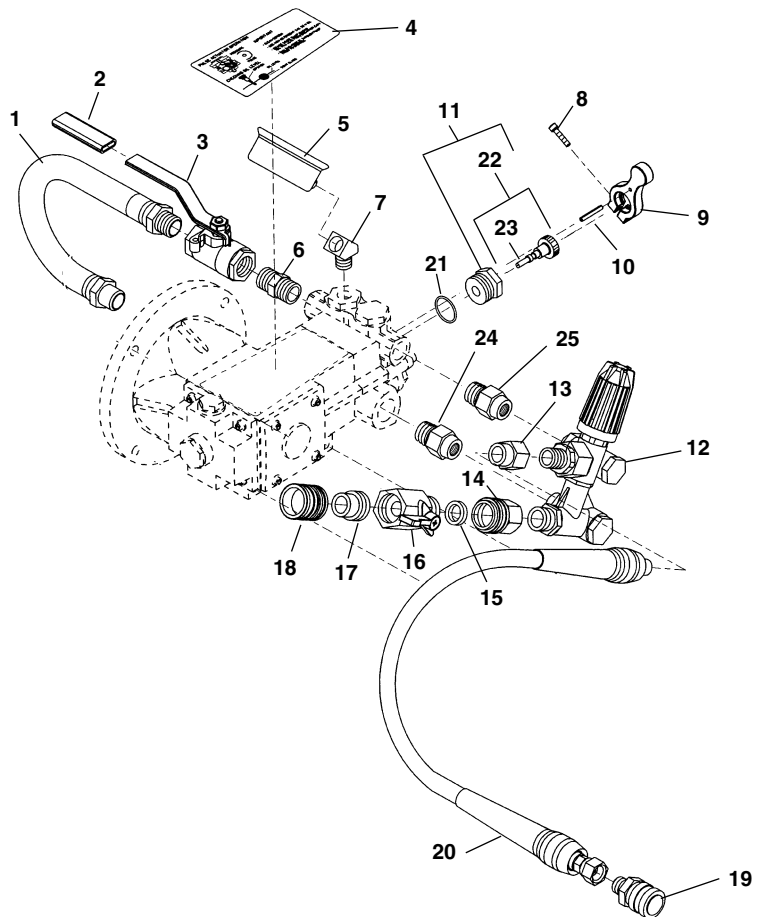

Electrical Components

**NOTE: Order parts by Catalog Number Only.
DO NOT order by Reference Number.**

Ref. No.	Catalog No.	Description
1	63922	Power Cord with GFCI
2	36732	Strain Relief
3	64037	Flat Washer
4	63937	Cord Wrap
5	48052	Strain Relief Nut
6	48087	Decal, ON/OFF
7	48057	Toggle Switch w/Fasteners
8	23512	Rubber Washer
9	61490	Switch Guard
10	47677	Key, 1/8" x 3/16" x 1"
11	63892	Motor, 115V, 1.5 HP
12	63977	Warning Tag, GFCI

Pump Assembly - Type 2

**NOTE: Order parts by Catalog Number Only.
DO NOT order by Reference Number.**

Ref. No.	Catalog No.	Description	Ref. No.	Catalog No.	Description	Ref. No.	Catalog No.	Description
1	88852	O-Ring	15	47707	O-Ring (2)	30	47762	Slinger Ring (2)
2	88847	Sight Glass	16	88822	Needle Bearing	31	47712	Backup Seal (2)
3	88857	Retainer	17	88877	Crankshaft	32	47697	O-Ring (2)
4	47782	Drain Plug, 1/4" NPT	18	47752	Set Screw, 1/4" - 28 x 1/4" (2)	33	88867	Retaining Nut (2)
5	40910	Soc. Hd. Cap Screw, 1/4" - 20 x 3/4" (12)	19	47677	Key, 1/8" x 3/16" x 1"	34	88862	Cup Retainer, (2)
6	47787	Dip Stick	20	47727	Needle Bearing	35	88432	Plunger Seal Kit
7	88452	O-Ring	21	47732	Seal	36	89017	Valve Cap, Ported, 1/4" NPT
8	88842	Crankcase Cover	22	75350	Hex Bolt, 3/8" - 16 x 1 1/4" (4)	37	88792	Head
9	88447	O-Ring	23	47667	C-Flange End Cover	38	47747	Socket Head Cap Screw (4)
10	88837	Spring Retainer (2)	24	88812	Crankcase	39	88872	Lock Washer (4)
11	88827	Wrist Pin (2)	25	88437	Oil Seal Repair Kit	40	88412	Valve Cap (2)
12	88832	Connecting Rod (2)	26	88442	O-Ring (2)	41	88417	O-Ring (4)
13	88807	Plunger Rod (2)	27	88797	Insert (2)	42	88422	Valve Kit
14	88817	End Plate	28	88802	Oil Seal (2)			
			29	88427	Plunger Kit, (2)			