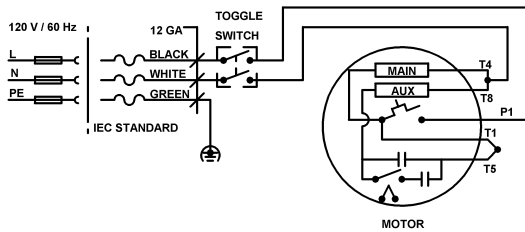

Wiring Diagram