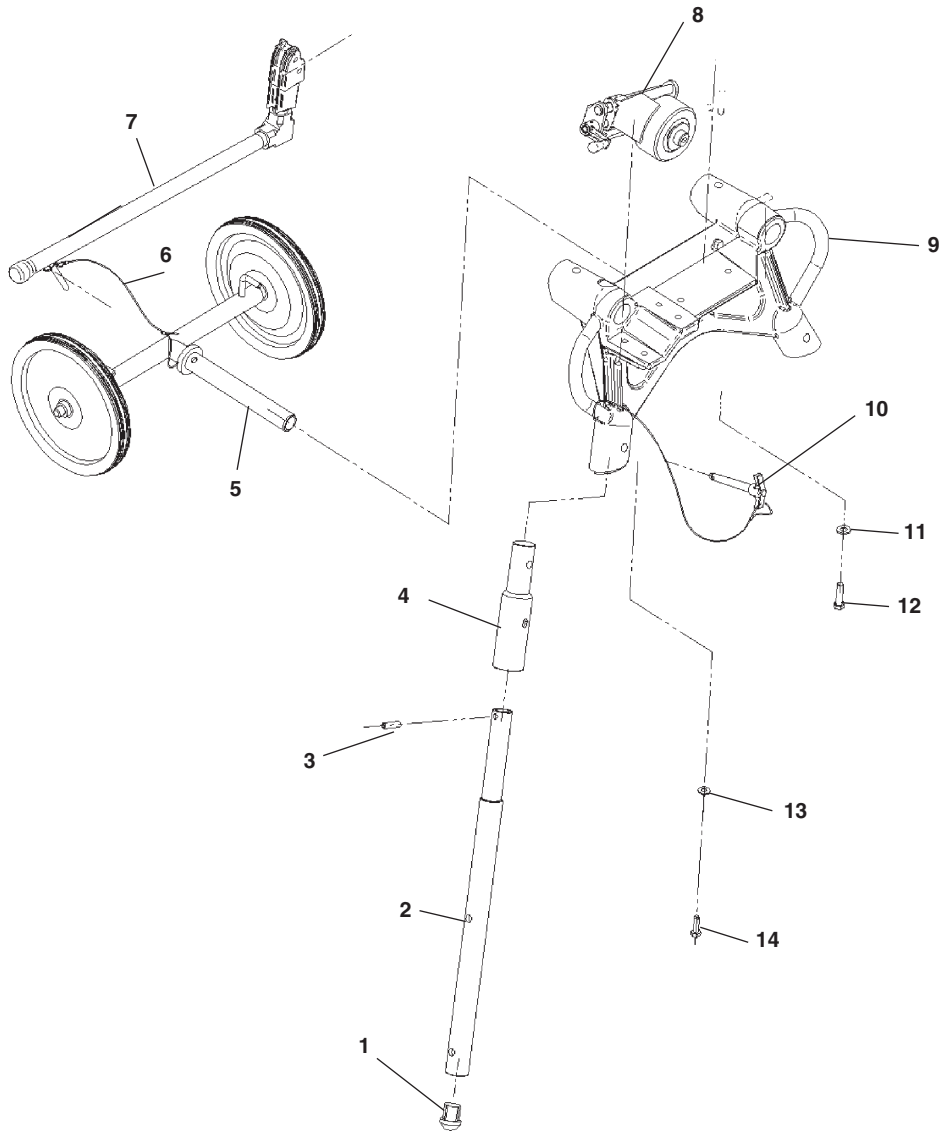

Base

**NOTE: Order parts by Catalog Number only.
DO NOT order by Reference Number.**

Ref. No.	Catalog No.	Description
1	61470	Rubber Button
2	11183	Lower Leg
3	50307	Spiral Pin
4	11178	Upper Leg
5	42575	#32 Transport Cart
6	11328	Hitch Pin, Transporter
7	11243	Pump Handle Assembly
8	59997	Stabilizer
9	11228	Base
10	11193	Hitch Pin
11	41735	Flat Washer 7/16"
12	11188	7/16" - 14 x 1" HX HD Bolt
13	11293	3/8" Flat Washer
14	82915	3/8" - 16 x 3/4" HX HD Screw