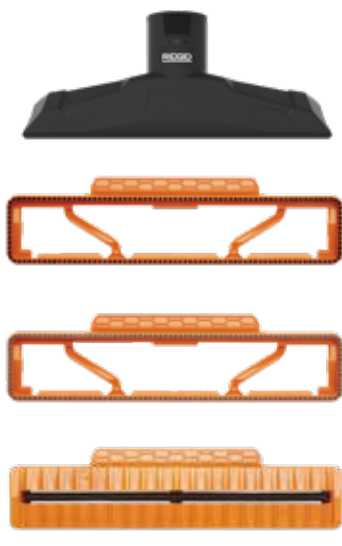

NXT Max Locking Accessories

- 

Step 1:
Pick your NXT Max Accessory
- 

Step 2:
Pick your NXT Shoe
- 

Step 3:
Snap your Shoe into place

Shop for RIDGID NXT Accessory Tools and Shoes at The Home Depot.

Visit your store or <https://homedepot.com>

Scan for more details on NXT accessory tools and shoes

SP7152

UNLOCK YOUR VAC'S FULL POTENTIAL

NXT TOOLS AND SHOES*

*Select RIDGID vacuums come with a selection of upgraded NXT Accessories. Additional tools and shoes are sold separately. The NXT Shoes only fit RIDGID NXT Accessory Tools and do not fit other RIDGID accessories. Some vac model numbers may not include NXT Accessories.

Utility Nozzle and Shoes

Floor Tool and Shoes

Crevice Tool and Shoes

Car Nozzle and Shoes

Rotating Dusting Brush and Shoes

DESIGNED TO TACKLE HEAVY-DUTY CLEANUPS, RIDGID'S SUPERIOR LINE OF ACCESSORIES OFFER AN UNPARALLELED CLEANING EXPERIENCE, EVEN IN THE TOUGHEST JOBSITES AND BUSIEST WORKSHOPS.

Tool vs. Shoe:

NXT Max Accessory Tools are our upgraded accessories. These accessories attach and lock to the RIDGID 2 1/2" vac hose and extension wands. NXT Max Accessories now have new functionality – choose to attach an NXT Shoe.