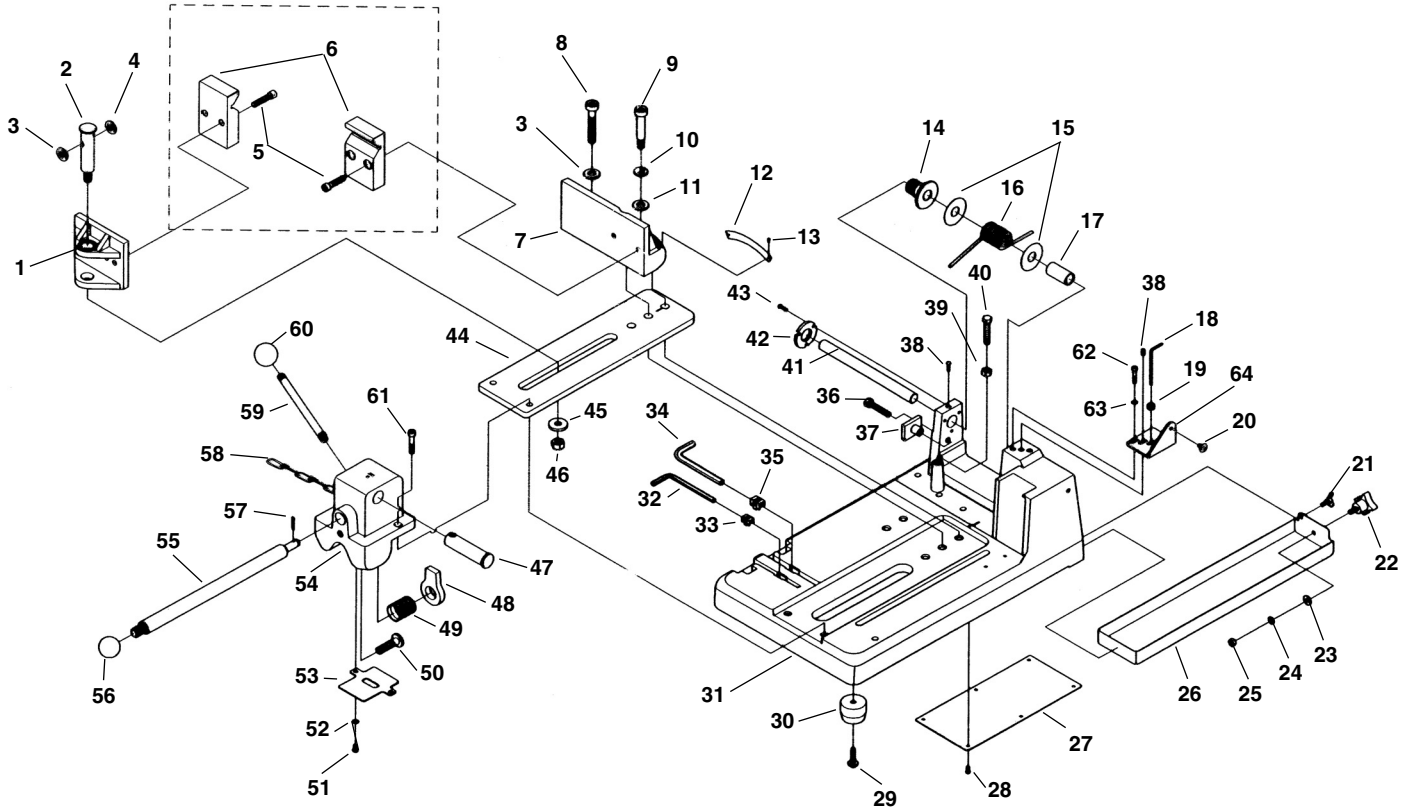

**Base Components**

**NOTE: Order parts by Catalog Number only.  
DO NOT order by Reference Number.**

| Ref. No. | Catalog No. | Description             | Ref. No. | Catalog No. | Description             | Ref. No. | Catalog No. | Description            |
|----------|-------------|-------------------------|----------|-------------|-------------------------|----------|-------------|------------------------|
| 1        | 75142       | Vise Jaw                | 23       | 74932       | 1/4" Flat Washer        | 45       | 75237       | Washer                 |
| 2        | 75137       | Pin                     | 24       | 74952       | 1/4" Lock Washer        | 46       | 75242       | M10 Hex Nut            |
| 3        | 75132       | M10 Flat Washer         | 25       | 74797       | 1/4" x 20 UNC Hex Nut   | 47       | 75497       | Pivot Pin              |
| 4        | 75147       | M10 Flat Washer         | 26       | 75377       | Chip Box                | 48       | 75502       | Locking Ring           |
| 5        | 75447       | Pan Head Screw M4 x 8MM | 27       | 75372       | Support Plate           | 49       | 75507       | Spring                 |
| 6        | 75452       | Positioning Plate       | 28       | 74767       | M4 x 12MM Pan Hd. Screw | 50       | 75512       | Locating Screw         |
| 7        | 75187       | Vise Back Plate         | 29       | 75357       | M6 x 20MM Pan Hd. Screw | 51       | 75517       | #10 x 24 Pan Hd. Screw |
| 8        | 75207       | M10 x 45MM Hex Screw    | 30       | 75352       | Pad                     | 52       | 75772       | M5 Ext. Tooth Washer   |
| 9        | 75202       | Bolt                    | 31       | 75362       | Base                    | 53       | 75522       | Cover Plate            |
| 10       | 75197       | M12 Lock Washer         | 32       | 75342       | Hex Wrench 6MM          | 54       | 75162       | Vise Grip Housing      |
| 11       | 75192       | M12 Flat Washer         | 33       | 75347       | Wrench Holder           | 55       | 75152       | Push Rod               |
| 12       | 75227       | Scale                   | 34       | 75332       | Hex Wrench 8MM          | 56       | 75527       | Handle Knob, Push      |
| 13       | 75232       | Rivet                   | 35       | 75337       | Wrench Holder           | 57       | 75157       | Pin                    |
| 14       | 75247       | Adjusting Bushing       | 36       | 75327       | MB x 45MM Hex Hd. Screw | 58       | 75167       | Chain                  |
| 15       | 75252       | Flat Washer             | 37       | 75322       | Special Nut             | 59       | 75492       | Pivot Arm              |
| 16       | 75257       | Spring                  | 38       | 75297       | Hex Soc Sat Screw       | 60       | 75487       | Handle Knob, Pivot     |
| 17       | 75262       | Axle Sleeve             | 39       | 75302       | MB Hex Nut              | 61       | 75172       | M8 x 40MM Hex Screw    |
| 18       | 75097       | 2.5MM Hex Wrench        | 40       | 75327       | MB x 45MM Hex Hd. Screw | 62       | 75267       | M5 x 16MM Hex Screw    |
| 19       | 75107       | Wrench Holder           | 41       | 75317       | Swinging Shaft          | 63       | 75272       | M5 Flat Washer         |
| 20       | 75422       | Shoulder Bolt           | 42       | 75312       | Setting Nut             | 64       | 75282       | Brace Bracket          |
| 21       | 75382       | M5 x 10MM Wing Screw    | 43       | 74767       | M4 x 12MM Pan Hd. Screw |          |             |                        |
| 22       | 75042       | Tilt Lock Washer        | 44       | 75177       | Setting Up Piece        |          |             |                        |