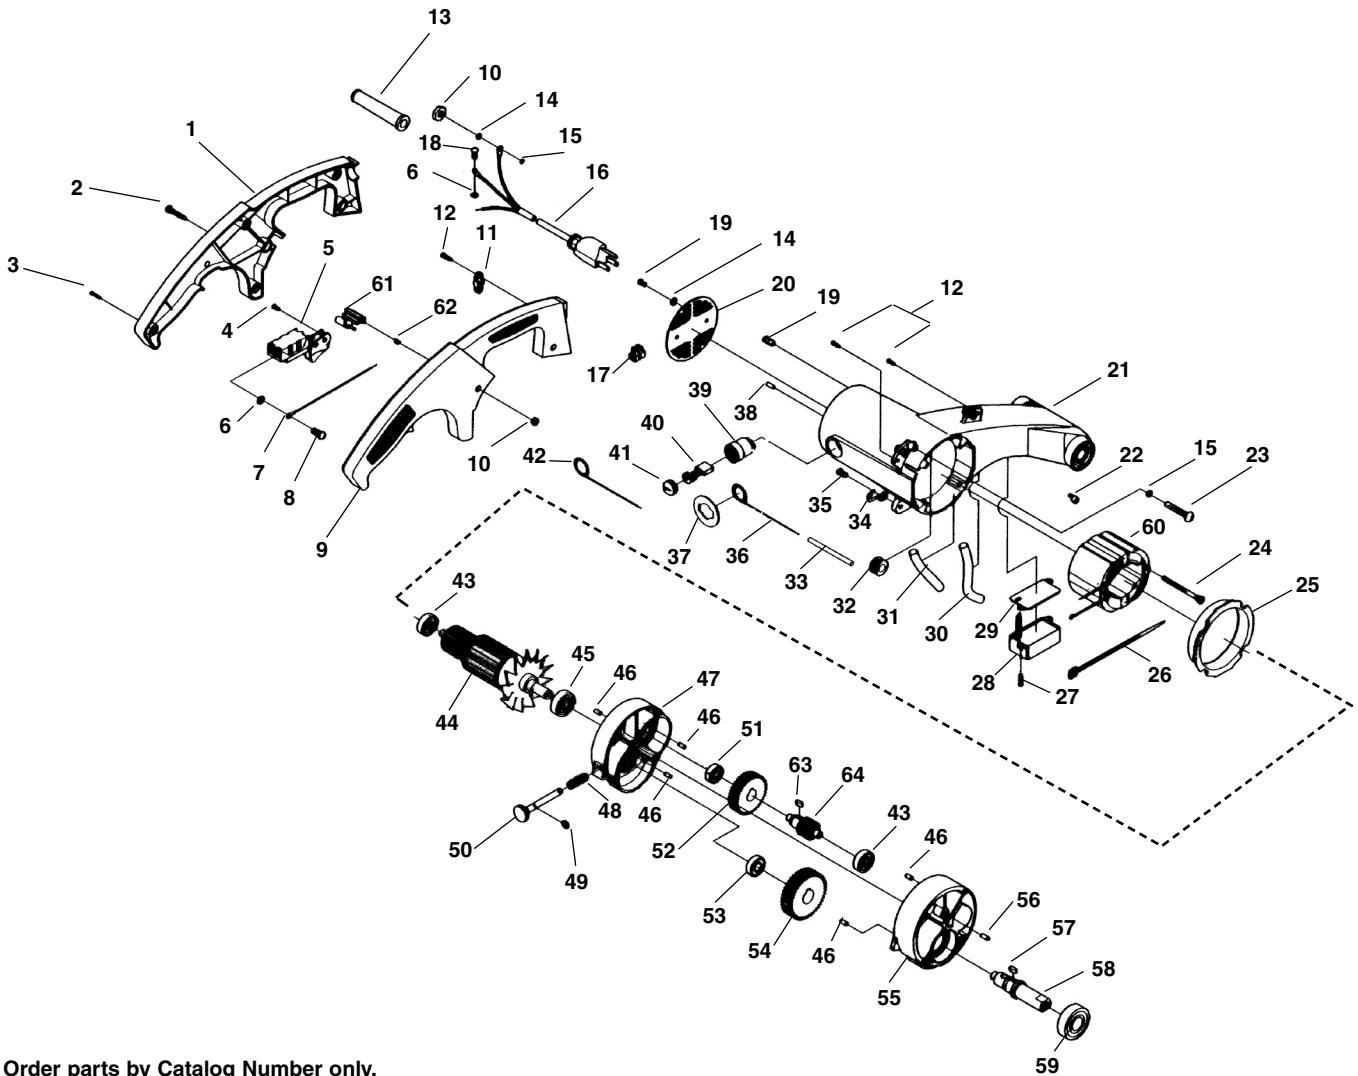

Electrical Components

**NOTE: Order parts by Catalog Number only.
DO NOT order by Reference Number.**

Ref. No.	Catalog No.	Description	Ref. No.	Catalog No.	Description	Ref. No.	Catalog No.	Description
1	74892	Handle Left Hand	24	75007	M5 x 70MM Pan Hd. Screw	46	75032	Rubber Pin
2	74882	M5 x 27MM Pan Hd Screw	25	75012	Baffle	47	75037	Gear Housing - Inward
3	74887	1/8" x 5/8" Self Tap Screw	26	75442	Locking Cable Ties	48	75052	Spring
4	74897	4M4 x 10MM Self Tap Screw	27	75412	M5 x 12MM Pan Hd. Screw	49	75062	Retaining Ring
5	74902	Switch	28	75407	Filter	50	75057	Lock Pin
6	74852	M 3.5 Ext. Tooth Washer	29	75402	Cover	51	75047	Ball Bearing
7	74987	Jumper Wire	30	75437	Sleeving	52	75072	Gear
8	74847	#6 x 6.8MM Pan Hd. Screw	31	75432	Sleeving	53	75087	Ball Bearing
9	74917	Handle Right Hand	32	75767	Sleeve	54	75092	Gear
10	74922	M5 Hex Nut	33	75392	Sleeving	55	75112	Gear Housing-Inner
11	74912	Clamp	34	74992	Chain Hook	56	75117	Pin
12	74907	M4 x 16MM Self Tap Screw	35	74997	1/4" x 5/8" Shoulder Screw	57	75077	Square Key
13	74867	Cord Guard	36	74987	Jumper Wire	58	75127	Spindle
14	74932	M5 Lock Washer	37	75212	Fiberplate	59	75217	Ball Bearing
15	74877	M5 Ext. Tooth Washer	38	74962	Rubber Pin	60	75002	Field 115V
16	75542	Power Cord	39	74967	Brush Holder		75577	Field 230V
17	75387	Terminal block	40	74972	Brush	61	75532	Lock Button
18	74847	#6 x 6.8MM Pan Hd. Screw	41	74977	Brush Cap	62	75537	Spring
19	75412	M5 x 12MM Pan Hd. Screw	42	75182	Jumper Wire	63	75077	Square Key
20	74937	End Cover	43	75017	Ball Bearing	64	75082	Gear Shaft
21	74957	Motor Housing	44	75022	Armature 115V			
22	75287	Wire Nut		75582	Armature 230V			
23	75762	M5 x 20MM Pan Hd. Screw	45	75027	Ball Bearing