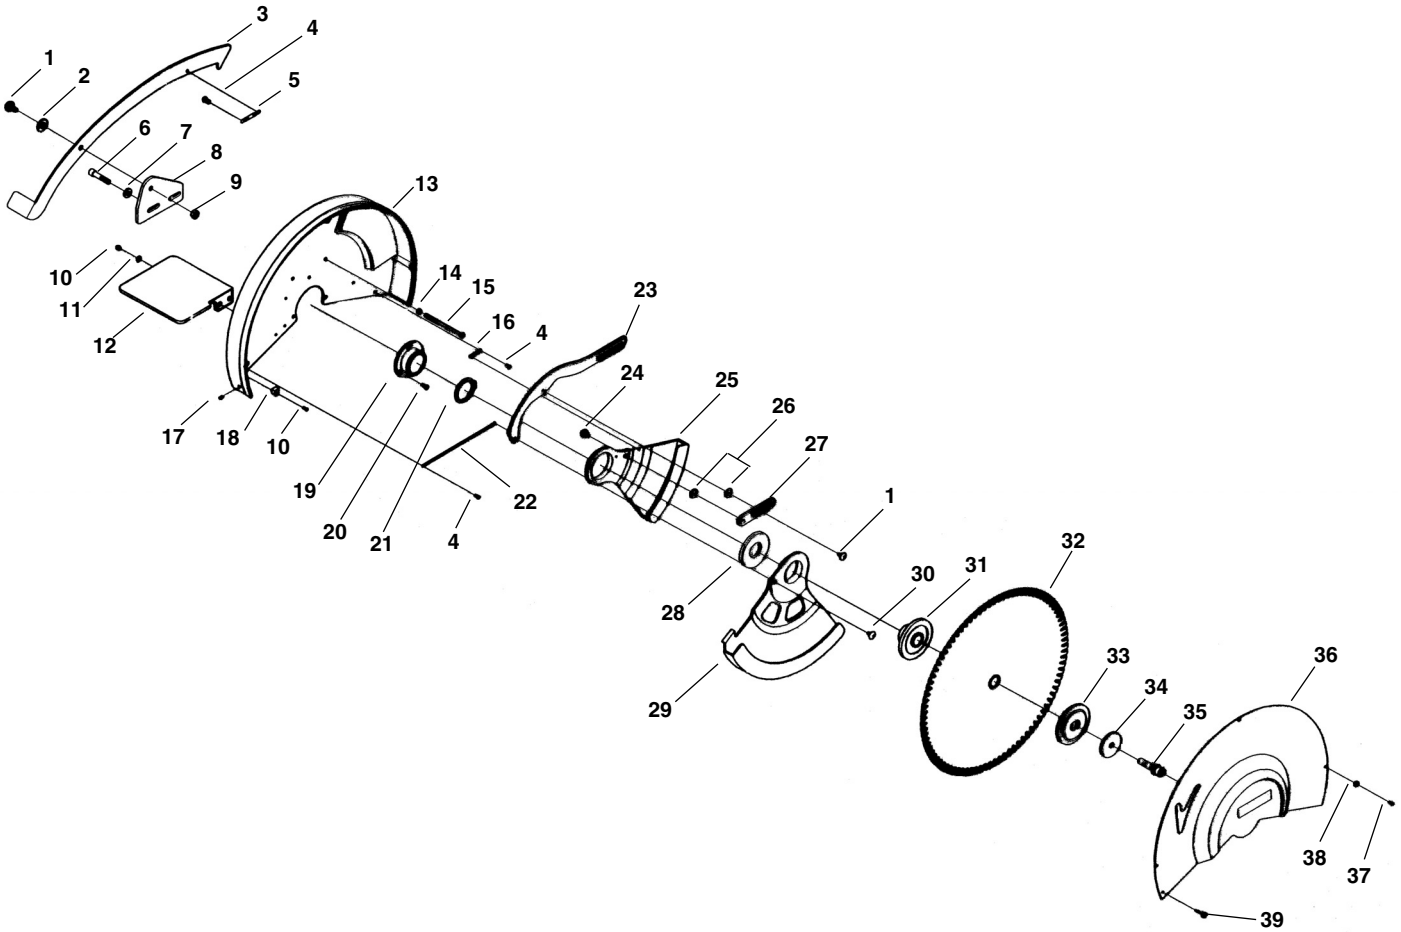

Blade and Guard Components

**NOTE: Order parts by Catalog Number only.
DO NOT order by Reference Number.**

Ref. No.	Catalog No.	Description	Ref. No.	Catalog No.	Description	Ref. No.	Catalog No.	Description
1	75417	Shoulder Screw (230V Only)	13	74712	Safety Cover	26	74762	Spacer
2	75732	M8 Flat Washer (230V Only)	14	74717	M5 Tooth Washer	27	74757	Lever
3	75727	Lever (230V Only)	15	74722	M5 x 85MM Flat Head Screw	28	74807	Spacer
4	74732	M4 x 8MM Shoulder Screw (230V Only)	16	74727	Spring	29	74802	Big Blade Guard
5	75697	Spring (230V Only)	17	75477	M4 x 4MM Set Screw (115V Only)	30	75427	Shoulder Screw
6	75267	M5 x 16MM Hex Screw (230V Only)	18	74857	Stop	31	74812	Flange
7	75717	M5 Flat Washer (230V Only)	19	74777	Bearing Cover	32	71692	Blade
8	75712	Brace Bracket (230V Only)	20	74782	M4 x 10MM Flat Hd. Screw	33	74822	Flange
9	75707	M5 Hex Nut (230V Only)	21	74787	Retaining Ring	34	74832	M10 Flat Washer
10	74767	M4 x 12MM Pan Hd Screw	22	74792	Spring	35	74827	M10 x 25MM Hex Screw
11	75472	M4 Flat Washer	23	74737	Lever	36	74837	Cover
12	74772	Protection Plate	24	74747	Shoulder Screw	37	74842	M4 x 12MM Button Screw
			25	74752	Small Blade Guard	38	75687	M4 Lock Washer
						39	75692	Lock Pin (115V Only)