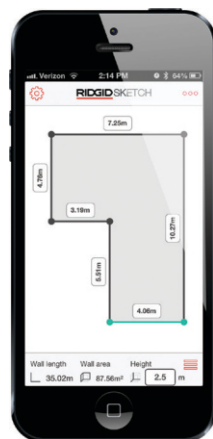

SPECIFICATIONS

- Measuring Accuracy: ± 1/16 inch (±1.5mm)
- Range: 229 feet (70 m)
- Measuring Units: inches, feet, metres
- Angle Range: ± 65°
- Angle Accuracy: ± 0.5
- Bluetooth Range: 33 ft (10 m)
- Ruggedness: IP 54 Dust Proof, Splash Proof
- Memory Storage: 20 Measurements
- Batteries: 2 x AA (Included)
- Auto. Shut-Off: After 3 Minutes of Inactivity

All sales subject to Ridge Tool Company Terms and Conditions of Sales.

999-997-894.10
Effective Date: March 28, 2019

RIDGID Family of Laser Distance Meters

micro LM-100

- Compact
- 3-Line display
- Simple Calculations
- 164' (50m) Range

micro LM-400

- 4-Line display
- Advanced Calculations
- 229' (70m) Range
- Bluetooth® Connectivity
- Android and iOS companion App

Obtain quick measurements in tight spots with the LM-100

Angle measurements are made easy with LM-400

The micro LM-400 and the FREE App for Android® and iOS® allows you to:

- Dimension a photo or sketch and easily share with others.
- Automatically populate a list with accurate dimensions.

Learn more and download the apps at www.RIDGID.com.au/LM400