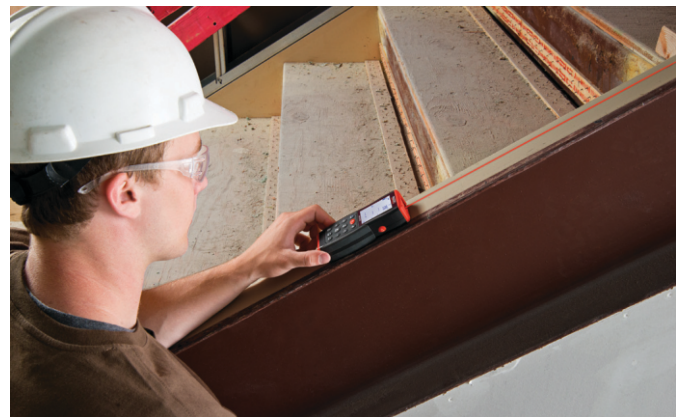

BENEFITS

- **Clearly view measurements** on the large, backlit, 4-line display
- **Inclination angle** measurement allows indirect measurements for hard to reach areas
- **Adjust units** instantly to inches, feet, or metres
- **Bluetooth® connection** to smartphones and tablets to view, store, and share data
- **Android® and iOS® Apps** to overlay measurements onto a photo or sketch

All sales subject to Ridge Tool Company Terms and Conditions of Sales.

999-997-894.10
Effective Date: March 28, 2019

RIDGID Family of Laser Distance Meters

micro LM-100

- Compact
- 3-Line display
- Simple Calculations
- 164' (50m) Range

micro LM-400

- 4-Line display
- Advanced Calculations
- 229' (70m) Range
- Bluetooth® Connectivity
- Android and iOS companion App

Obtain quick measurements in tight spots with the LM-100

Angle measurements are made easy with LM-400

The micro LM-400 and the FREE App for Android® and iOS® allows you to:

- Dimension a photo or sketch and easily share with others.
- Automatically populate a list with accurate dimensions.

Learn more and download the apps at www.RIDGID.com.au/LM400